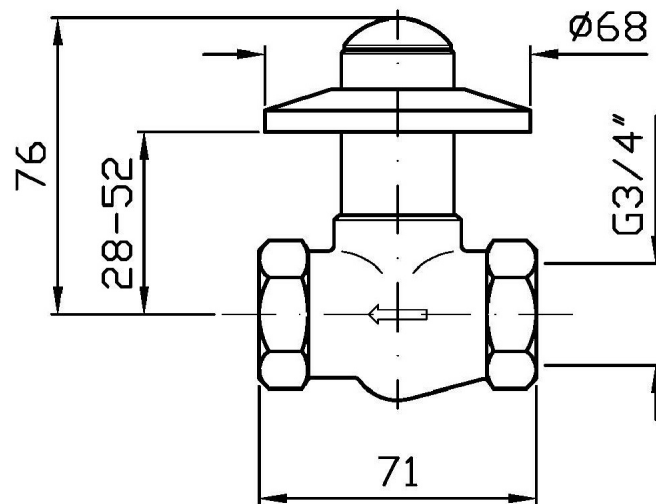

MISCELLANEOUS

Z9362P.9500 Disegno Complessivo / Overall Drawing