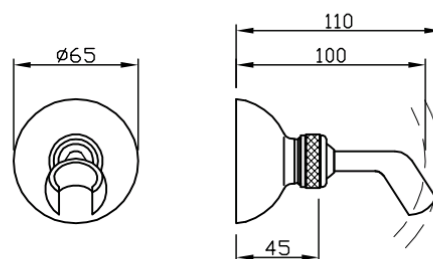

Wall mounted exposed holder

Wall mounted exposed rounded holder with adjustable "K" bracket
33450-CR

TECHNICAL INFORMATION

Brass exposed articulated rounded holder, "K" bracket.
CHROME

FEATURES

PICTURE

TECHNICAL DRAWING