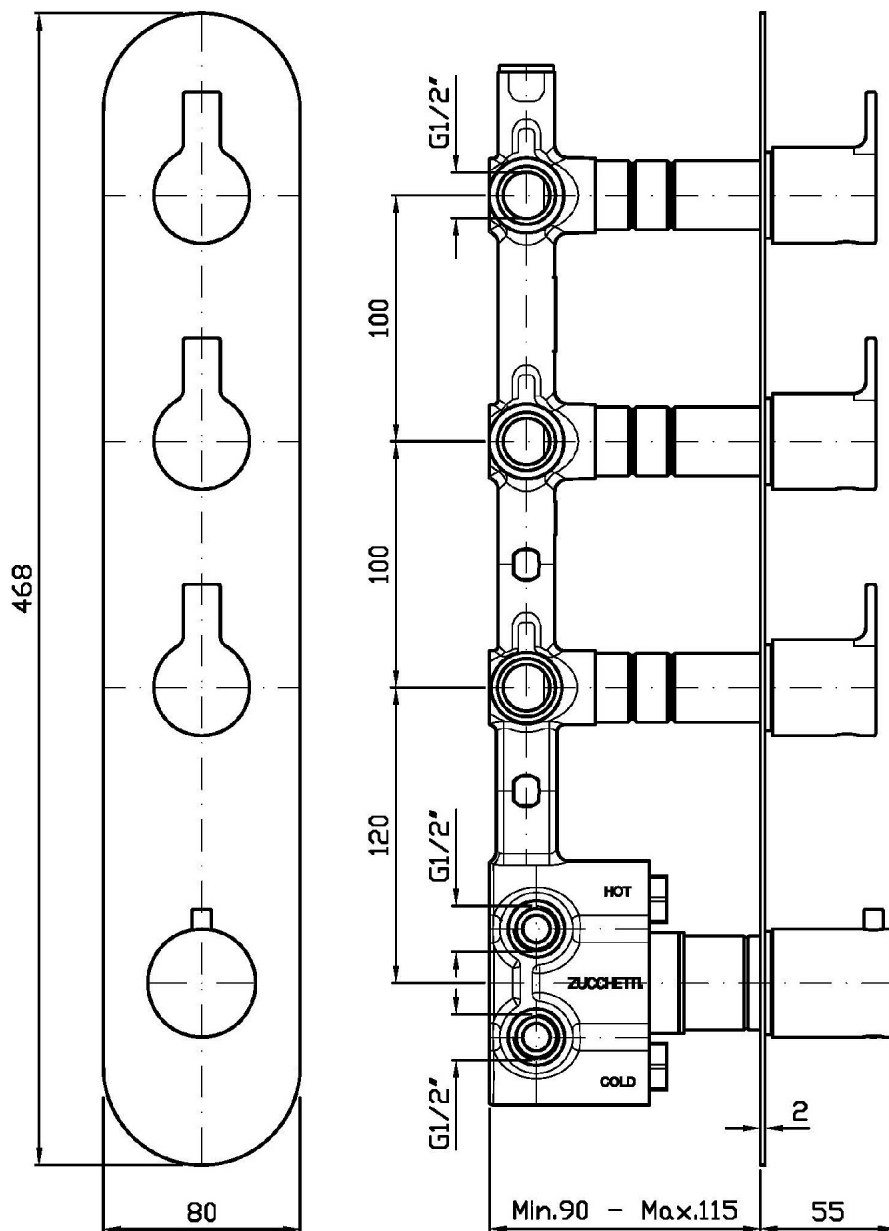

GILL

ZGL665

Disegno Complessivo / Overall Drawing