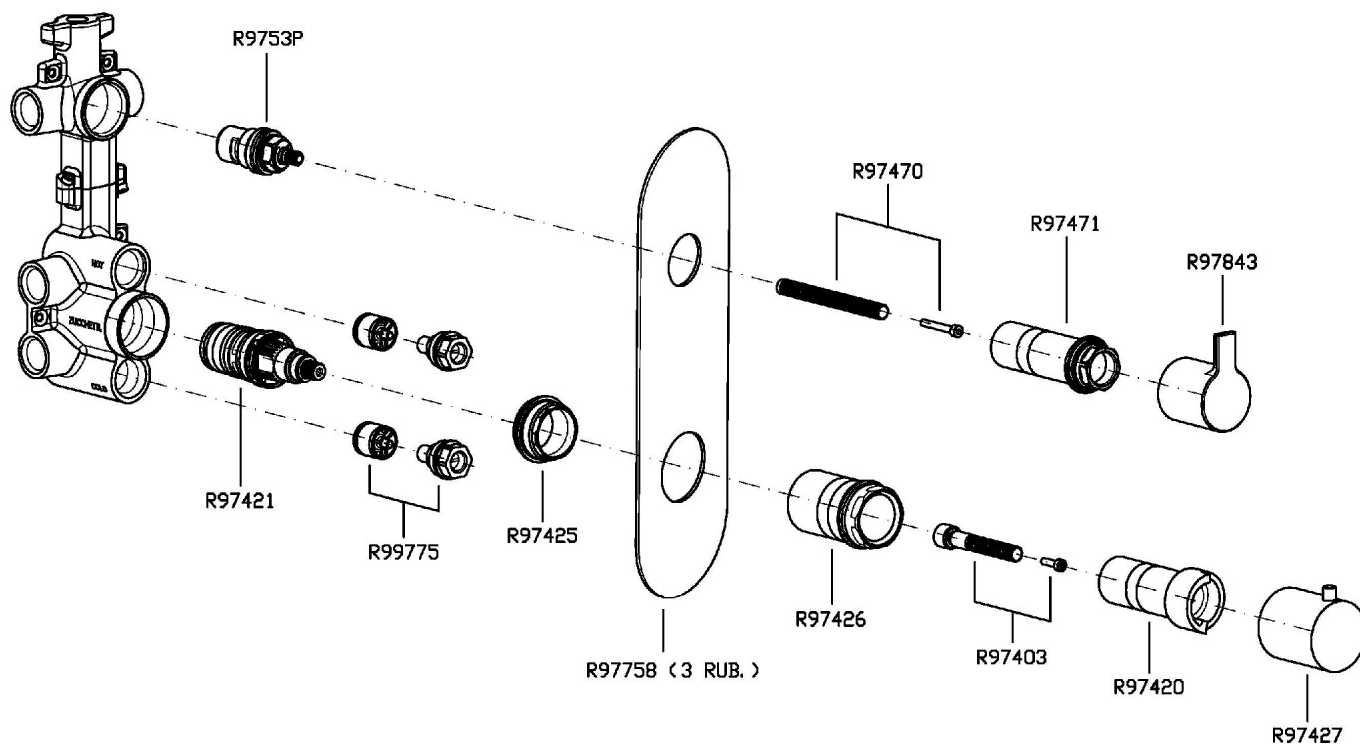

GILL

ZGL665

Esplosi / Exploded