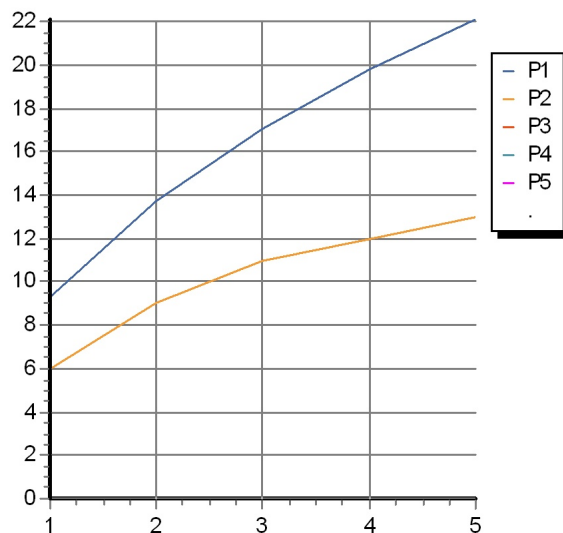

## SIMPLY BEAUTIFUL

ZSB5474 Portate / Flowrates (lt/min)

PRESSIONE PRESSURE	1 BAR	2 BAR	3 BAR	4 BAR	5 BAR
P1 BOCCA VASCA WALL SPOUT	9,3	13,7	17	19,8	22,1
P2 DOCCETTA HANDSHOWER	6	9	11	12	13
P3					
P4					
P5					

## SIMPLY BEAUTIFUL

ZSB5474 Pesì e Misure / Weights and Sizes

Peso ( Kg ) Weight ( lb )	5,69 ( Kg )	12,54 ( lb )
Volume test ( dc3 ) - ( in3 )	15,98 ( dc3 )	975,16 ( in3 )
h ( mm ) - ( in )	90,00 ( mm )	3,54 ( in )
L1 ( mm ) - ( in )	335,00 ( mm )	13,19 ( in )
L2 ( mm ) - ( in )	530,00 ( mm )	20,87 ( in )