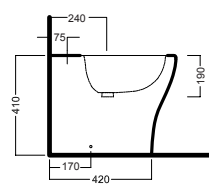

A0Y7A801 (BI-White)

Piletta in CERAMICA con tappo "Up & Down" Ø 71 mm
CERAMIC drain siphon with "Up & Down" cap Ø 71 mm

YXMQ77 (CR-Chrome)
YXMQ01 (BI-White)

Piletta universale "Up & Down" / Scarico Libero con tappo Ø 63 mm
Universal "Free outlet" / "Up & Down" drain siphon with cap Ø 63 mm

Y0MK01 3/6 L
Y0YN01 3/6 L
cassetta MONOLITH
MONOLITH cistern

Y2A301
sedile frenato
soft close seat cover

Y2A401
sedile
seat cover

DISEGNO TECNICO TECHNICAL DESIGN

01 BIANCO
WHITE