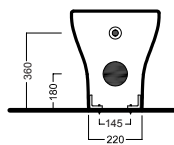

A0Y7A801 (BI-White)

Piletta in CERAMICA con tappo "Up & Down" Ø 71 mm
CERAMIC drain siphon with "Up & Down" cap Ø 71 mm

YXMQ77 (CR-Chrome)
YXMQ01 (BI-White)

Piletta universale "Up & Down" / Scarico Libero con tappo Ø 63 mm
Universal "Free outlet" / "Up & Down" drain siphon with cap Ø 63 mm

Y0MK01 3/6 L
Y0YN01 3/6 L
cassetta MONOLITH
MONOLITH cistern

Y2A301
sedile frenato
soft close seat cover

Y2A401
sedile
seat cover

DISEGNO TECNICO TECHNICAL DESIGN

01 BIANCO
WHITE