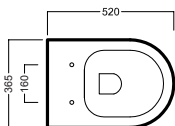

A0Y7A801 (BI-White)

Piletta in CERAMICA con tappo "Up & Down" Ø 71 mm
CERAMIC drain siphon with "Up & Down" cap Ø 71 mm

YXMQ77 (CR-Chrome)
YXMQ01 (BI-White)

Piletta universale "Up & Down" / Scarico Libero con tappo Ø 63 mm
Universal "Free outlet" / "Up & Down" drain siphon with cap Ø 63 mm

Y0MK01 3/6 L
Y0YN01 3/6 L
cassetta MONOLITH
MONOLITH cistern

Y2A301
sedile frenato
soft close seat cover

Y2A401
sedile
seat cover

DISEGNO TECNICO TECHNICAL DESIGN

01 BIANCO
WHITE