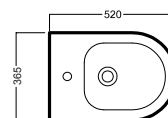

A0Y7A801 (BI-White)

Piletta in CERAMICA con tappo "Up & Down" Ø 71 mm
CERAMIC drain siphon with "Up & Down" cap Ø 71 mm

YXMQ77 (CR-Chrome)
YXMQ01 (BI-White)

Piletta universale "Up & Down" / Scarico Libero con tappo Ø 63 mm
Universal "Free outlet" / "Up & Down" drain siphon with cap Ø 63 mm

Y0MK01 3/6 L
Y0YN01 3/6 L
cassetta MONOLITH
MONOLITH cistern

Y2A301
sedile frenato
soft close seat cover

Y2A401
sedile
seat cover

DISEGNO TECNICO TECHNICAL DESIGN

01 BIANCO
WHITE