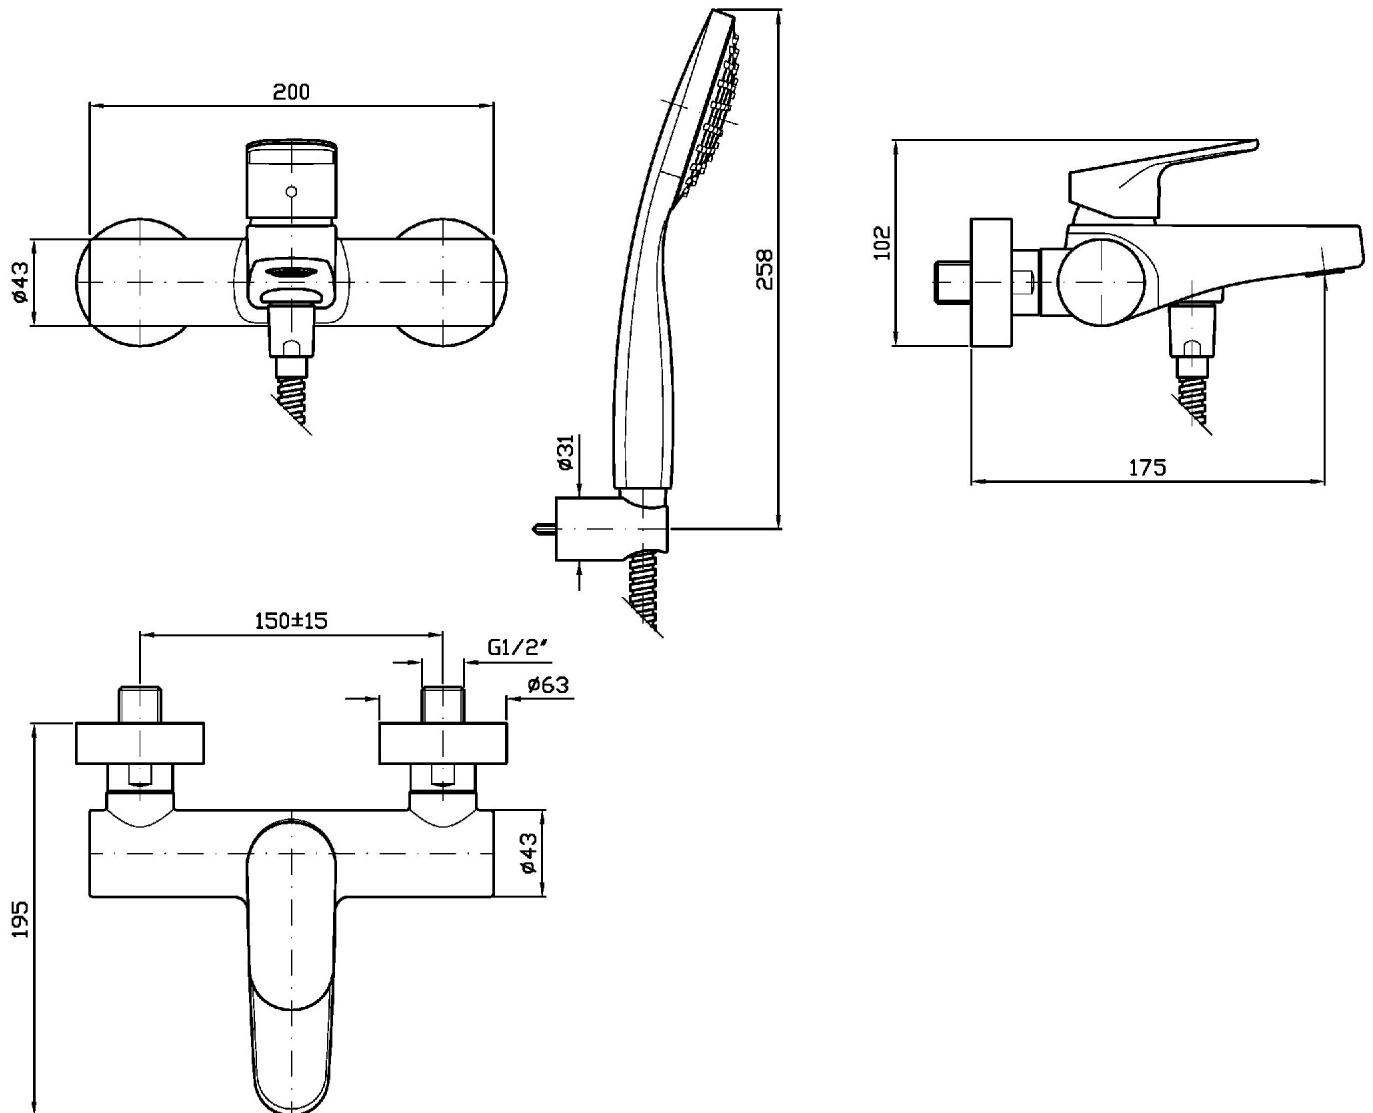

Exposed single lever bath-shower mixer with diverter, aerator, handshower set.

Finiture / Finishes

Cromo / Chrome

NIKKO

ZKK108

Disegno Complessivo / Overall Drawing

NIKKO

ZKK108

Esplosi / Exploded

NIKKO

ZKK108

Portate / Flowrates (lt/min)

PRESSIONE PRESSURE	1 BAR	2 BAR	3 BAR	4 BAR	5 BAR
P1 BOCCA VASCA WALL SPOUT	11,7	16,2	20	23,6	26,1
P2 DOCCETTA HANDSHOWER	5,8	8,2	10,1	11,7	13,5
P3					
P4					
P5					

NIKKO

ZKK108

Pesi e Misure / Weights and Sizes

Peso (Kg) Weight (lb)	2,80 (Kg)	6,17 (lb)
Volume test (dc3) - (in3)	6,61 (dc3)	403,37 (in3)
h (mm) - (in)	143,00 (mm)	5,63 (in)
L1 (mm) - (in)	195,00 (mm)	7,68 (in)
L2 (mm) - (in)	237,00 (mm)	9,33 (in)