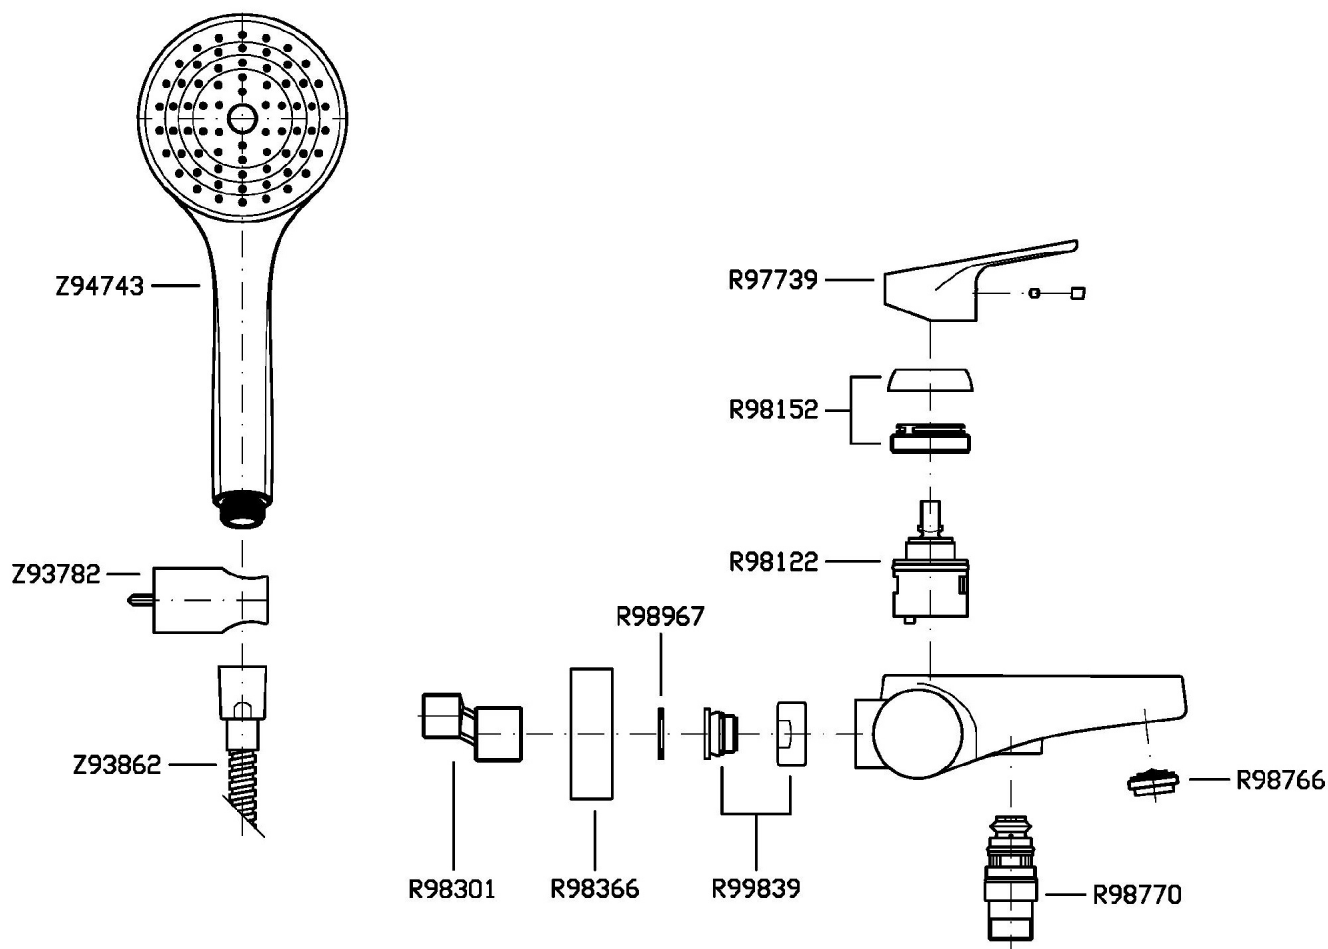

Exposed single lever bath-shower mixer with diverter, aerator, handshower set.

Finiture / Finishes

Cromo / Chrome

NIKKO

ZKK108

Disegno Complessivo / Overall Drawing

NIKKO

ZKK108

Esplosi / Exploded

NIKKO

ZKK108

Portate / Flowrates (lt/min)

PRESSIONE PRESSURE	1 BAR	2 BAR	3 BAR	4 BAR	5 BAR
P1 BOCCA VASCA WALL SPOUT	11,7	16,2	20	23,6	26,1
P2 DOCCETTA HANDSHOWER	5,8	8,2	10,1	11,7	13,5
P3					
P4					
P5					

NIKKO

ZKK108

Pesi e Misure / Weights and Sizes

Peso (Kg) Weight (lb)	2,80 (Kg)	6,17 (lb)
Volume test (dc3) - (in3)	6,61 (dc3)	403,37 (in3)
h (mm) - (in)	143,00 (mm)	5,63 (in)
L1 (mm) - (in)	195,00 (mm)	7,68 (in)
L2 (mm) - (in)	237,00 (mm)	9,33 (in)