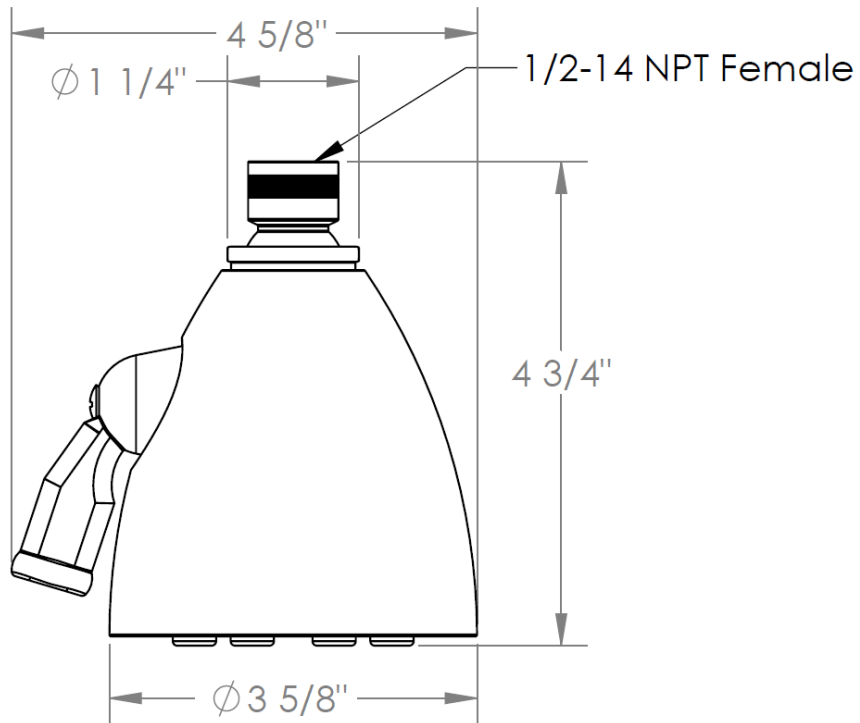

SH-603

8 Jet Shower Head

Flow Rate: 1.75 GPM

WATERMARK DESIGNS 3/12/2015