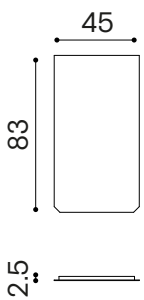

Frieze - Mirror

Product Fact Sheet

ex.t

info@ex-t.com / ex-t.com

Frieze - Mirror

Design By
MarcanteTesta

Code
EXFRIEZESP

Category
Mirrors

Module Dimensions
45 x 2.5 x h 83 cm

Materials
Glass, Varnished metal

Colours
 White - RAL 9016

Frieze - Mirror

Scale 1:10