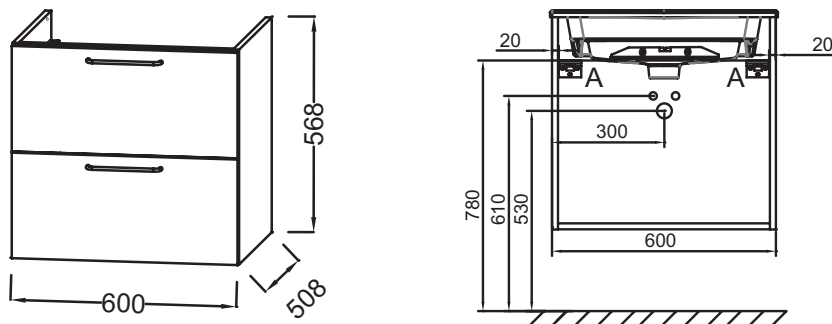

ODÉON RIVE GAUCHE - Base unit for vanity top 60 cm, 2 tiroirs, chrome wire handles

Jacob Delafon
PARIS

EB2520-R5

Collection: ODÉON RIVE GAUCHE

Finish*:

Main features:

Features

- DIMENSIONS: 60 x 50.80 x 56.80 cm
- MATERIAL: Lacquer or melamine
- NORMS AND REGULATION: NF
- VERSION: Chrome handle
- INSIDE FINISH: Grey
- ADDITIONAL INFORMATION: tap, vanity top/basin and fixings set not included
- WEIGHT: 28 kg
- INSTALLATION TYPE: Wall-hung
- STORAGE TYPE: Drawer
- HANDLE : Attached wire handle
- FIXING: Installer selects fixings set according to wall support

Technical drawing

Product Specification: Base unit for vanity top 60 cm, 2 tiroirs, chrome wire handles. EB2520-R5. Collection: ODÉON RIVE GAUCHE. DIMENSIONS: 60 x 50.80 x 56.80 cm. WEIGHT: 28 kg. MATERIAL: Lacquer or melamine. INSTALLATION TYPE: Wall-hung. NORMS AND REGULATION: NF. STORAGE TYPE: Drawer. VERSION: Chrome handle. HANDLE : Attached wire handle. INSIDE FINISH: Grey. FIXING: Installer selects fixings set according to wall support. ADDITIONAL INFORMATION: tap, vanity top/basin and fixings set not included.