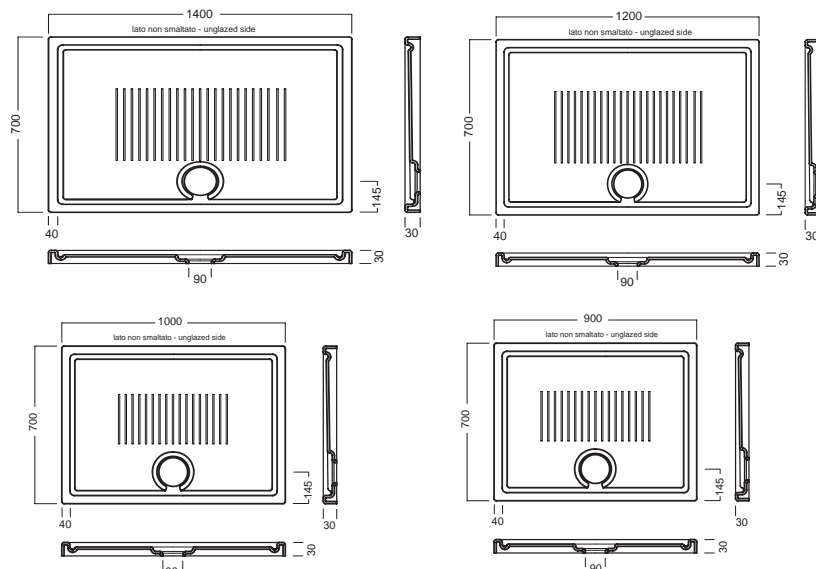

DISEGNO TECNICO TECHNICAL DESIGN

Tolleranza massima $\pm 1.5\%$
Maxmun allowed tolerance $\pm 1.5\%$

01 BIANCO
WHITE