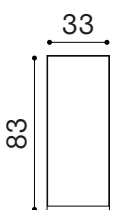

Frieze - Metal Mirror

Design By

MarcanteTesta

Code

light green
EXFRIEZESPM/3010
dark green
EXFRIEZESPM/5020
yellow
EXFRIEZESPM/0515
bright blue
EXFRIEZESPM/3030
lilic
EXFRIEZESPM/1515
light blue
EXFRIEZESPM/1015
dark blue
EXFRIEZESPM/5007
light pink
EXFRIEZESPM/2010
beige red
EXFRIEZESPM/3012

Category

Mirrors

Module Dimensions

55 x 12 x h 100 cm

Materials

Glass, Varnished metal

Colours

BASIC

- NCS S 3010 G70Y
- NCS S 5020 B90G
- NCS S 0515 Y30R

EXTRA

- NCS S 3030 B30G
- NCS S 1515 R60B
- NCS S 1015 R80B
- RAL 5007
- NCS S 2010 Y50R
- RAL 3012

BASIC

EXTRA