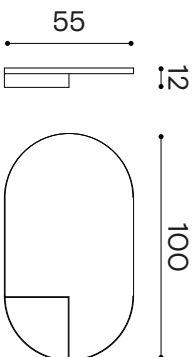

EXNOUSPOVAL/BR
EXNOUSPOVAL/OT
EXNOUSPOVAL/NE

Category

Mirrors

Module Dimensions

55 x 12 x h 100 cm

Materials

Frosted glass, Brass, Bronze, Black

Colours

● Black - RAL 9004

● Brass

● Bronze

Weight

-

Packaging Dimensions

-

Nouveau - Shelf Mirror right

Scale 1:20

Nouveau - Shelf Mirror left

Design By
Bernhardt & Vella

Code
EXNOUSPOVALSX/BR
EXNOUSPOVALSX/OT
EXNOUSPOVALSX/NE

Category
Mirrors

Module Dimensions
55 x 12 x h 100 cm

Materials
Frosted glass, Brass, Bronze, Black

Colours

- Black - RAL 9004
- Brass
- Bronze

Weight
-

Packaging Dimensions
-

Nouveau - Shelf Mirror left

Scale 1:20