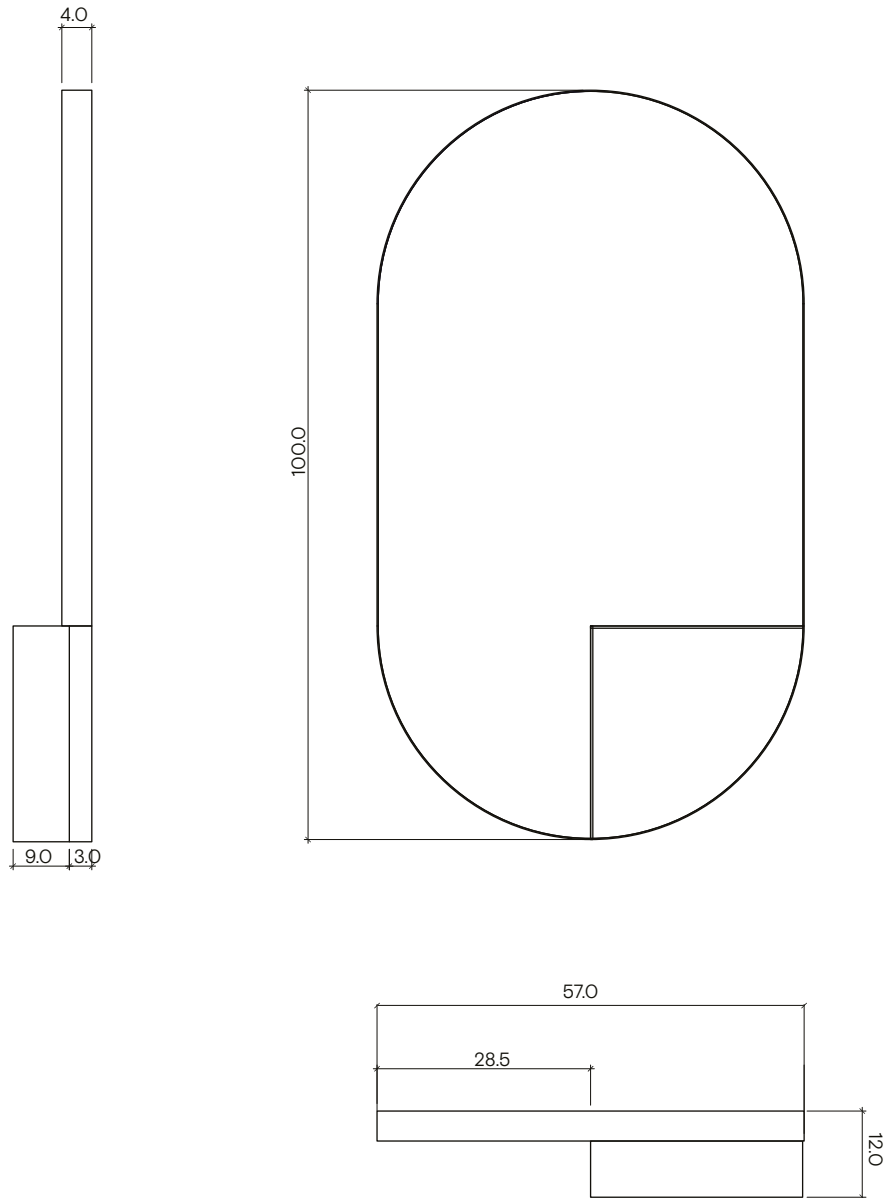

EXNOUSPOVAL/BR
EXNOUSPOVAL/OT
EXNOUSPOVAL/NE

Category

Mirrors

Module Dimensions

55 x 12 x h 100 cm

Materials

Frosted glass, Brass, Bronze, Black

Colours

● Black - RAL 9004

● Brass

● Bronze

Weight

-

Packaging Dimensions

-

Nouveau - Shelf Mirror right

Scale 1:20

Nouveau - Shelf Mirror left

Design By
Bernhardt & Vella

Code
EXNOUSPOVALSX/BR
EXNOUSPOVALSX/OT
EXNOUSPOVALSX/NE

Category
Mirrors

Module Dimensions
55 x 12 x h 100 cm

Materials
Frosted glass, Brass, Bronze, Black

Colours

- Black - RAL 9004
- Brass
- Bronze

Weight
-

Packaging Dimensions
-

Nouveau - Shelf Mirror left

Scale 1:20