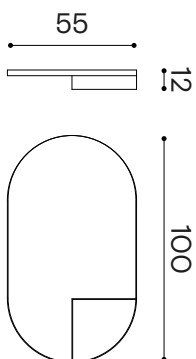

EXNOUSPOVAL/BR
EXNOUSPOVAL/OT
EXNOUSPOVAL/NE

Category

Mirrors

Module Dimensions

55 x 12 x h 100 cm

Materials

Frosted glass, Brass, Bronze, Black

Colours

● Black - RAL 9004

● Brass

● Bronze

Weight

-

Packaging Dimensions

-

Nouveau - Shelf Mirror right

Scale 1:20

Nouveau - Shelf Mirror left

Design By
Bernhardt & Vella

Code
EXNOUSPOVALSX/BR
EXNOUSPOVALSX/OT
EXNOUSPOVALSX/NE

Category
Mirrors

Module Dimensions
55 x 12 x h 100 cm

Materials
Frosted glass, Brass, Bronze, Black

Colours

- Black - RAL 9004
- Brass
- Bronze

Weight
-

Packaging Dimensions
-

Nouveau - Shelf Mirror left

Scale 1:20