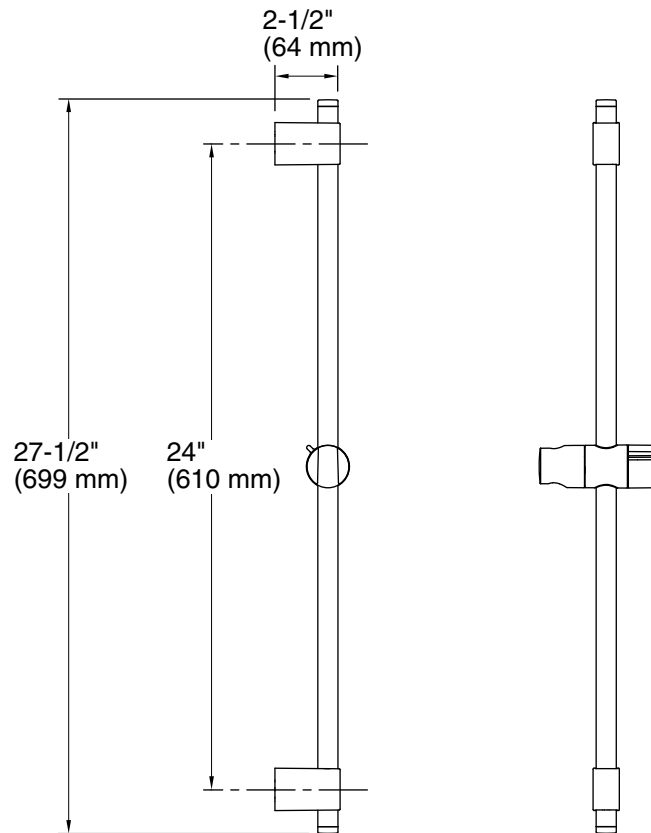

CP Polished Chrome

BN Vibrant® Brushed Nickel

2BZ Oil-Rubbed Bronze

Technical Information

All product dimensions are nominal.

Notes

Install this product according to the installation guide.

Mount the slidebar to stud framing or install backing support.