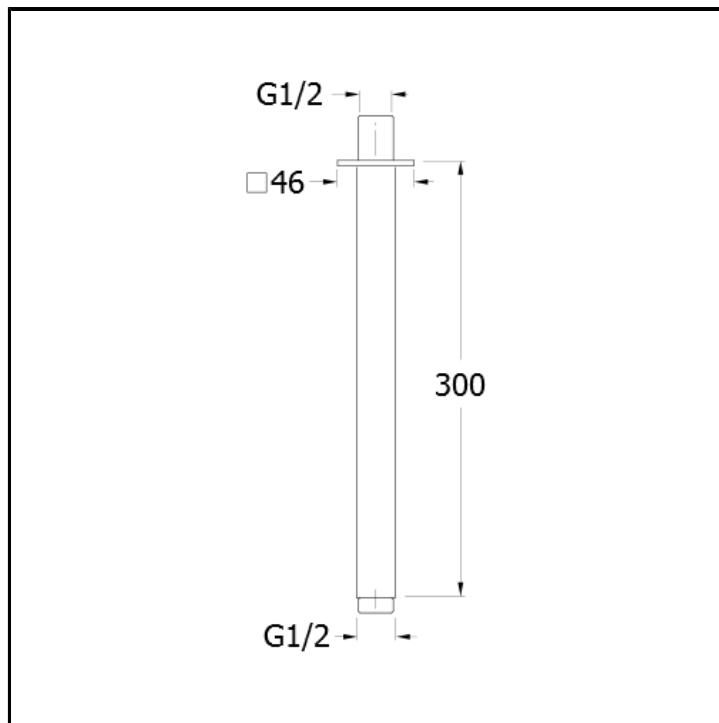

30 cm square ceiling shower arm

FINITURE

-  Chrome
-  Polished black chrome
-  Brushed black chrome
-  Polished metallic
-  Brushed metallic
-  PVD polished rose gold
-  PVD brushed rose gold

CHARACTERISTICS