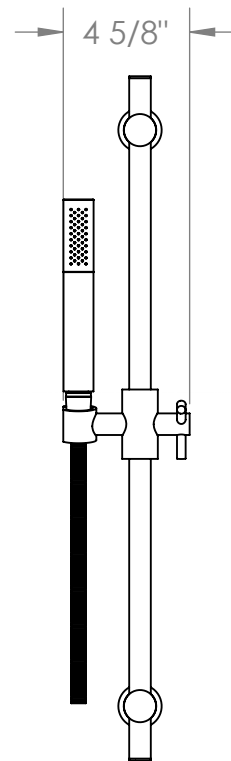

70-HSPB1-RNK8

Positioning Bar Shower Kit

Flow Rate: 1.75 GPM

Includes: ELB-TIT2 Wall Elbow, DS-4079 Hand Shower Hose, PB-8524 Positioning Bar and SH-SUT30 Hand Shower

Meets the applicable requirements of ASME A112.18.1-2005/CSA B125.1-05, entitled "Plumbing Supply Fittings"