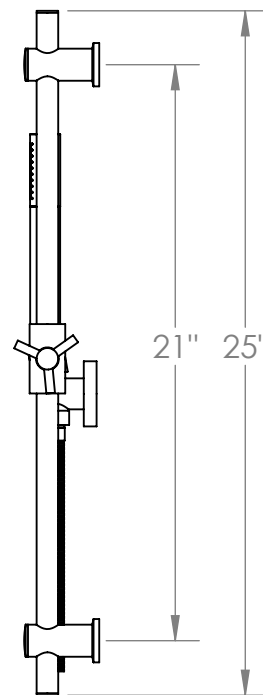

70-HSPB1-RNK8

Positioning Bar Shower Kit

Flow Rate: 1.75 GPM

Includes: ELB-TIT2 Wall Elbow, DS-4079 Hand Shower Hose, PB-8524 Positioning Bar and SH-SUT30 Hand Shower

Meets the applicable requirements of ASME A112.18.1-2005/CSA B125.1-05, entitled "Plumbing Supply Fittings"