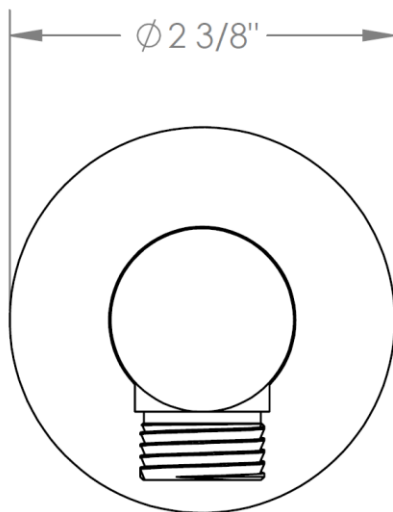

**ELB-TIT2**

Titanium Wall Elbow

Connection Types: 1/2" NPS Male x 1/2" NPT Female

Meets the applicable requirements of ASME A112.18.1-2005/CSA B125.1-05, entitled "Plumbing Supply Fittings"

**WATERMARK DESIGNS 9/11/2018**