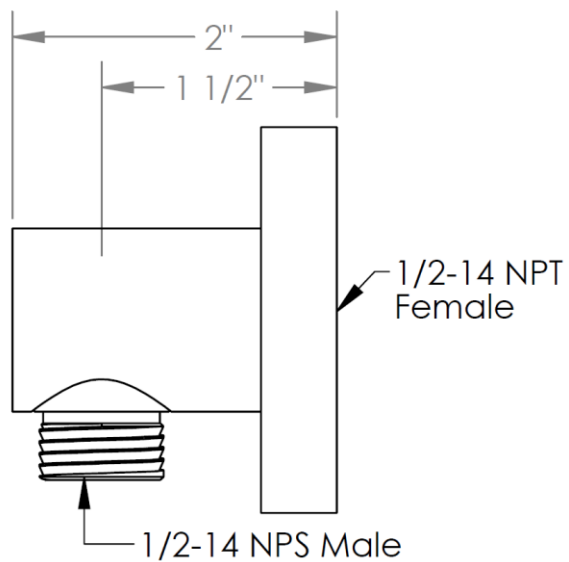

**ELB-TIT2**

Titanium Wall Elbow

Connection Types: 1/2" NPS Male x 1/2" NPT Female

Meets the applicable requirements of ASME A112.18.1-2005/CSA B125.1-05, entitled "Plumbing Supply Fittings"

**WATERMARK DESIGNS 9/11/2018**