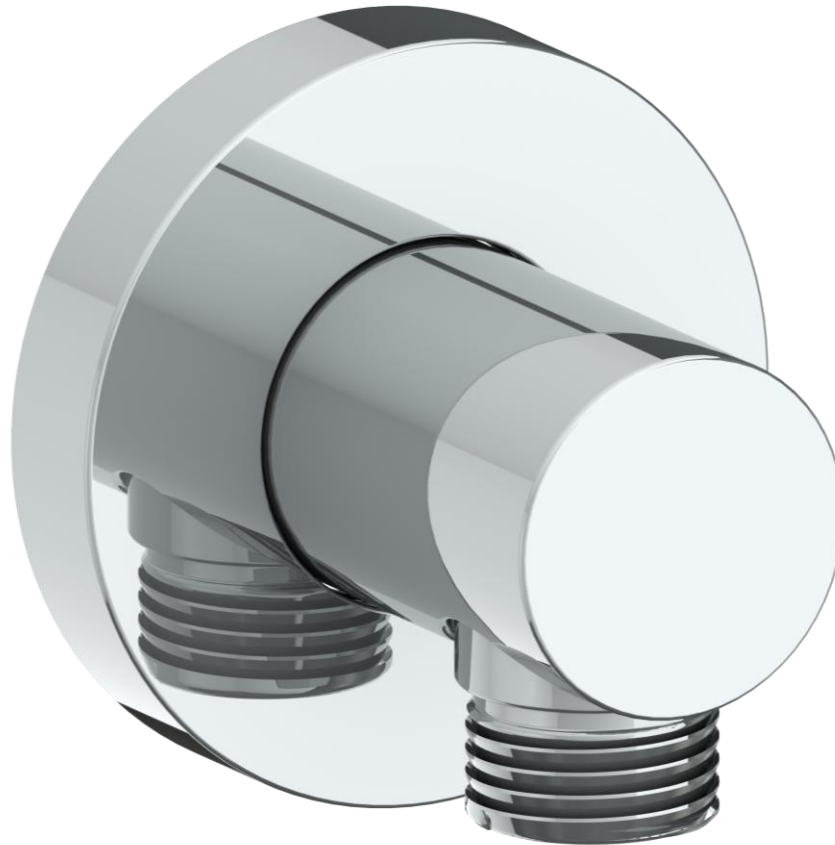

**ELB-TIT2**

Titanium Wall Elbow

Connection Types: 1/2" NPS Male x 1/2" NPT Female

Meets the applicable requirements of ASME A112.18.1-2005/CSA B125.1-05, entitled "Plumbing Supply Fittings"

**WATERMARK DESIGNS 9/11/2018**