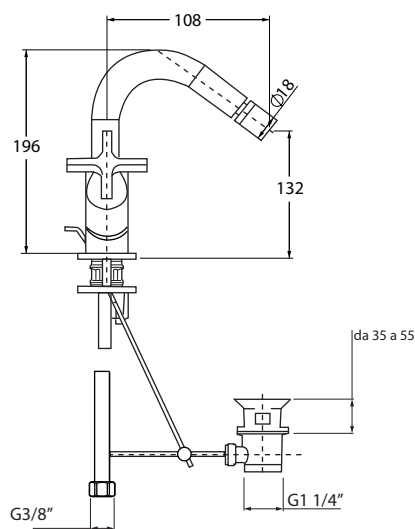

AZ 1135

con cartuccia vitone ceramico

codice
code

Bidet monoforo tradizionale, bocca $\varnothing 18$
 $\varnothing 18$ spout, one hole bidet mixer

AZ 1135

CM box 42x25x 7

kg 2,5

scala/scale 1:5 dimensioni/dimensions in mm

Rubinetteria. Taps.

CR
Cromo
Chrome

BI
Bianco opaco
Matt white

NE
Nero opaco
Matt Black

TECHNICAL SHEET n°: 01	DESIGNER: ANGELETTI RUZZA	CODE: AZ 1135	Azzurra sanitari in ceramica S.p.a. via Civita Castellana snc 01030 Castel S.Elia (VT) - ITALY Tel. +39.0761 518155 Fax. +39.0761 514560	
SHEET FORMAT: A4	ISO	REVISION: 02	SCALE: 1:5	DATE: 08/10/2019
REGULATIONS				
All the measurements respect the tolerances provided by the "AZZURRA QUALITY GUIDELINES".				