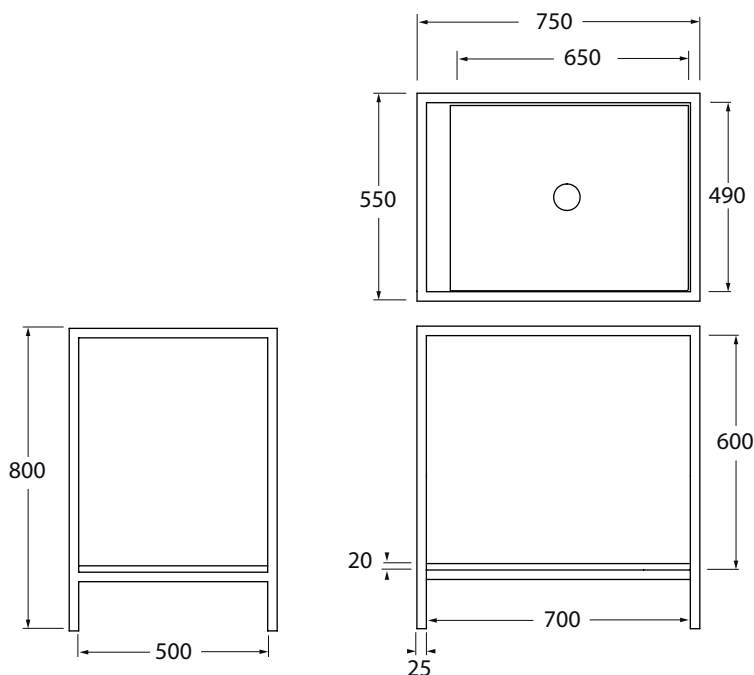

Struttura a terra STAND 75 cm in metallo verniciato completa di mensola "misura" 65 cm con foro centrato, e piano bianco integrato.

Floor painted metal structure STAND 75 cm provided with ceramic custom made shelf 65 cm with central hole and white top.

cotone/ cotton

STP 75BB 01

antracite/ anthracite

STP 75GB 01

Cm 75x55xh80

plt Italy pz. - plt export pcs.

kg 45,5

scala/scale 1:20 dimensioni/dimensions in mm

Color range available for STRUCTURE

TECHNICAL SHEET n°: 01	DESIGNER STUDIO STORAGE	CODE: STP 75 01		
SHEET FORMAT: A4	ISO	REVISION: 01	SCALE 1:20	DATE 25/09/2019
REGULATIONS				
All the measurements respect the tolerances provided by the "AZZURRA QUALITY GUIDELINES".				