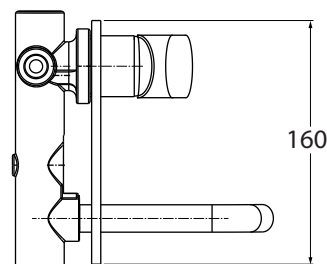

AN P19T

con cartuccia joystick

codice
code

Monocomando bidet
Single control bidet mixer

AN P19T

CM box 40x20 x h7

kg 1,6

scala/scale 1: 5 dimensioni/dimensions in mm

Rubinetteria. Taps.

TECHNICAL SHEET n°: 01	DESIGNER: ANGELETTI RUZZA	CODE: AN P19T	Azzurra sanitari in ceramica S.p.a. via Civita Castellana snc 01030 Castel S.Elia (VT) - ITALY Tel. +39.0761 518155 Fax. +39.0761 514560		
SHEET FORMAT: A4	ISO	REVISION: 02	SCALE: 1:20	DATE: 01/08/2019	
REGULATIONS					
All the measurements respect the tolerances provided by the "AZZURRA QUALITY GUIDELINES".					