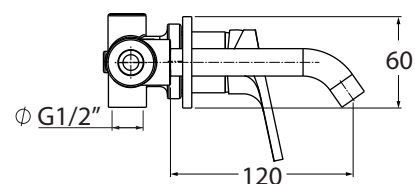

AN P19T

con cartuccia joystick

codice
code

Monocomando bidet
Single control bidet mixer

AN P19T

CM box 40x20 x h7

kg 1,6

scala/scale 1: 5 dimensioni/dimensions in mm

Rubinetteria. Taps.

TECHNICAL SHEET n°: 01	DESIGNER: ANGELETTI RUZZA	CODE: AN P19T	Azzurra sanitari in ceramica S.p.a. via Civita Castellana snc 01030 Castel S.Elia (VT) - ITALY Tel. +39.0761 518155 Fax. +39.0761 514560		
SHEET FORMAT: A4	ISO	REVISION: 02	SCALE: 1:20	DATE: 01/08/2019	
REGULATIONS					
All the measurements respect the tolerances provided by the "AZZURRA QUALITY GUIDELINES".					