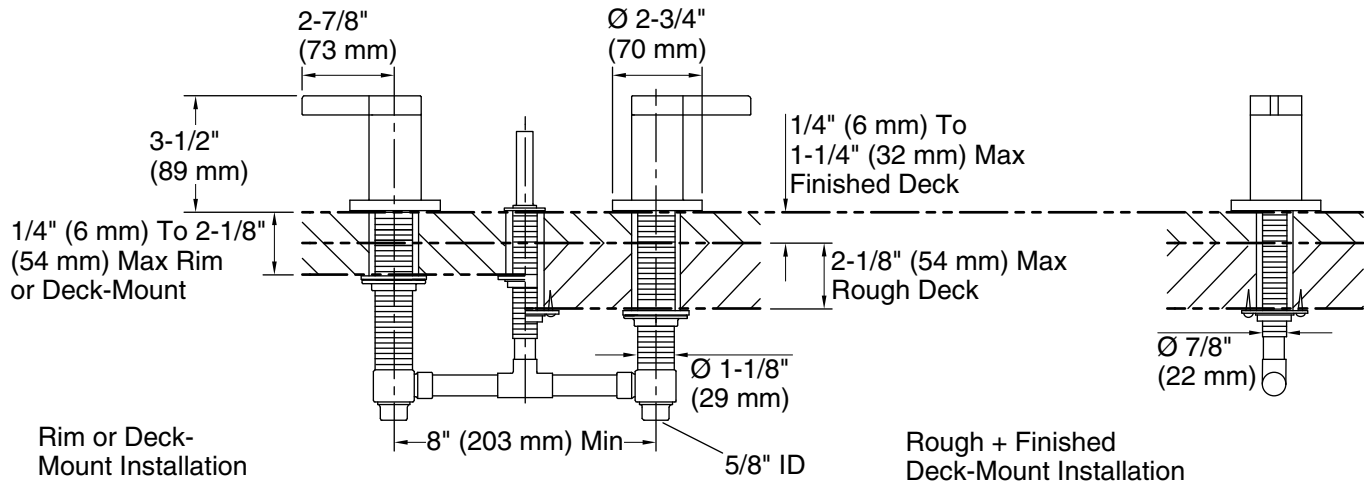

Technical Information

All product dimensions are nominal.

Notes

Install this product according to the installation instructions.