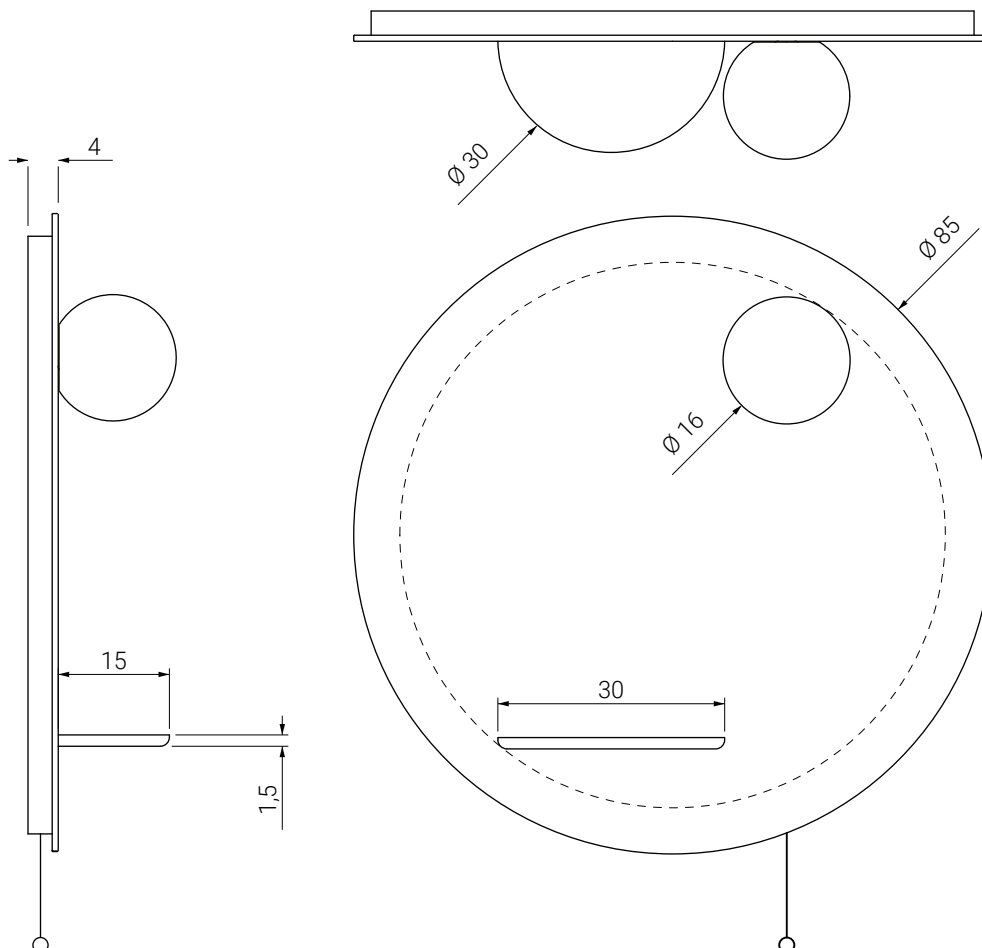

FLOAT

EXSPFLOATNM - EXSPFLOATCAR

DESIGN BY

Samuel Wilkinson

DESCRIPTION

Mirror with lamp and shelf
useful info : bulb E14

MODULE DIMENSION

Ø 85 x 20 cm

MATERIAL

Matt varnished metal
Frosted glass
/ Polished Black Marquina marble
/ Polished White Carrara marble

COLOUR

- Black - RAL 9004
- Black Marquina marble

- White - RAL 9016
- White Carrara marble

CE IP20 
220-240 V - 50/60 Hz
FBT E14 1 x MAX 20 W