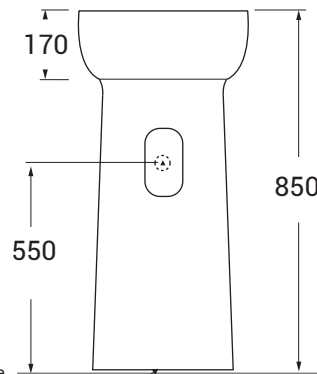

LALF04040P00

codice
code

Lavabo Graal freestanding scarico parete.
GRAAL freestanding washbasin wall trap.

naturale/natural

LALF04040P00BI

CM Ø40,5xh85

plt italy pz.8 - plt export pcs. 16

kg 38

Piastra di fissaggio in dotazione
Fixing plate supplied

scala/scale 1:20 dimensioni/dimensions in mm

COLORS 1250°

Complementi/complements:

Piletta automatica con troppo pieno serigrafata
Serigraphed automatic waste system with over flow

PILS

kg 0,5

TECHNICAL SHEET: 01	DESIGNERANGELETTI RUZZA DESIGN	CODE: LALF04040P00	Azzurra sanitari in ceramica S.p.a. via Civita Castellana snc 01030 Castel S.Elia (VT) - ITALY Tel.+39.0761 518155 Fax.+39.0761 514560	
SHEET FORMATA4	ISO	REVISION 03	SCALE 1:20	DATE 09/10/2019
REGULATIONS EN 14688 / EN31 / Dop-14688 *				
All the measurements respect the tolerances provided by the "AZZURRA QUALITY GUIDELINES".				