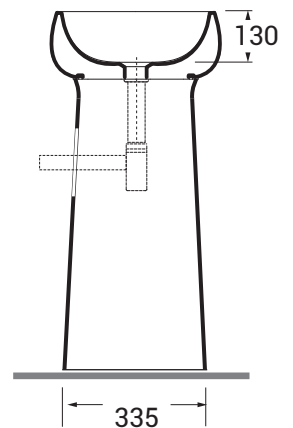

LALF04040P00

codice
code

Lavabo Graal freestanding scarico parete.
GRAAL freestanding washbasin wall trap.

naturale/natural

LALF04040P00BI

CM Ø40,5xh85

plt italy pz.8 - plt export pcs. 16

kg 38

Piastra di fissaggio in dotazione
Fixing plate supplied

scala/scale 1:20 dimensioni/dimensions in mm

COLORS 1250°

Complementi/complements:

Piletta automatica con troppo pieno serigrafata
Serigraphed automatic waste system with over flow

PILS

kg 0,5

TECHNICAL SHEET: 01	DESIGNERANGELETTI RUZZA DESIGN	CODE: LALF04040P00	Azzurra sanitari in ceramica S.p.a. via Civita Castellana snc 01030 Castel S.Elia (VT) - ITALY Tel.+39.0761 518155 Fax.+39.0761 514560	
SHEET FORMATA4	ISO	REVISION 03	SCALE 1:20	DATE 09/10/2019
REGULATIONS EN 14688 / EN31 / Dop-14688 *				
All the measurements respect the tolerances provided by the "AZZURRA QUALITY GUIDELINES".				