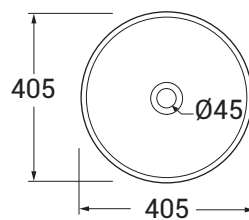

LALF04040P00

codice
code

Lavabo Graal freestanding scarico parete.
GRAAL freestanding washbasin wall trap.

naturale/natural

LALF04040P00BI

CM Ø40,5xh85

plt italy pz.8 - plt export pcs. 16

kg 38

Piastra di fissaggio in dotazione
Fixing plate supplied

scala/scale 1:20 dimensioni/dimensions in mm

COLORS 1250°

Complementi/complements:

Piletta automatica con troppo pieno serigrafata
Serigraphed automatic waste system with over flow

PILS

kg 0,5

TECHNICAL SHEET: 01	DESIGNERANGELETTI RUZZA DESIGN	CODE: LALF04040P00	Azzurra sanitari in ceramica S.p.a. via Civita Castellana snc 01030 Castel S.Elia (VT) - ITALY Tel.+39.0761 518155 Fax.+39.0761 514560	
SHEET FORMATA4	ISO	REVISION 03	SCALE 1:20	DATE 09/10/2019
REGULATIONS EN 14688 / EN31 / Dop-14688 *				
All the measurements respect the tolerances provided by the "AZZURRA QUALITY GUIDELINES".				