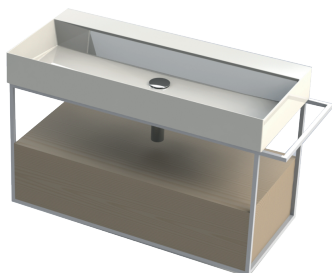

MSQ 102

Mobile sospeso SQUARED struttura nera con cassettone finitura cemento
SQUARED wall-hung cabinet black structure and cement finish drawer

codice
code

MSQ 102 N OS

Mobile sospeso SQUARED struttura nera con cassettone finitura olmo bianco
SQUARED wall-hung cabinet black structure and white elm finish drawer

MSQ 102 N OB

Mobile sospeso SQUARED struttura nera con cassettone finitura olmo naturale
SQUARED wall-hung cabinet black structure and natural elm finish drawer

MSQ 102 N ON

Mobile sospeso SQUARED struttura bianca con cassettone finitura cemento
SQUARED wall-hung cabinet white structure and cement finish drawer

MSQ 102 B OS

Mobile sospeso SQUARED struttura bianca con cassettone finitura olmo bianco
SQUARED wall-hung cabinet white structure and white elm finish drawer

MSQ 102 B OB

Mobile sospeso SQUARED struttura bianca con cassettone finitura olmo naturale
SQUARED wall-hung cabinet white structure and natural elm finish drawer