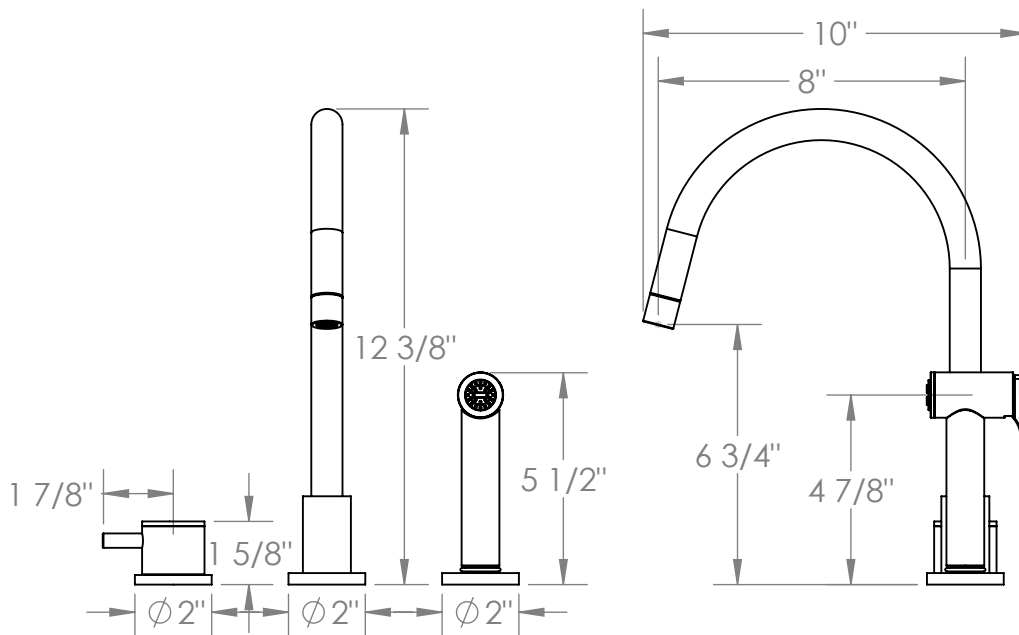

22-7.1.3GA-TIC

Deck Mounted 3 Hole Gooseneck Kitchen Set

Includes Side Spray

Faucet Flow Rate: 1.75 GPM

Meets the applicable requirements of ASME A112.18.1-2005/CSA B125.1-05, entitled "Plumbing Supply Fittings"