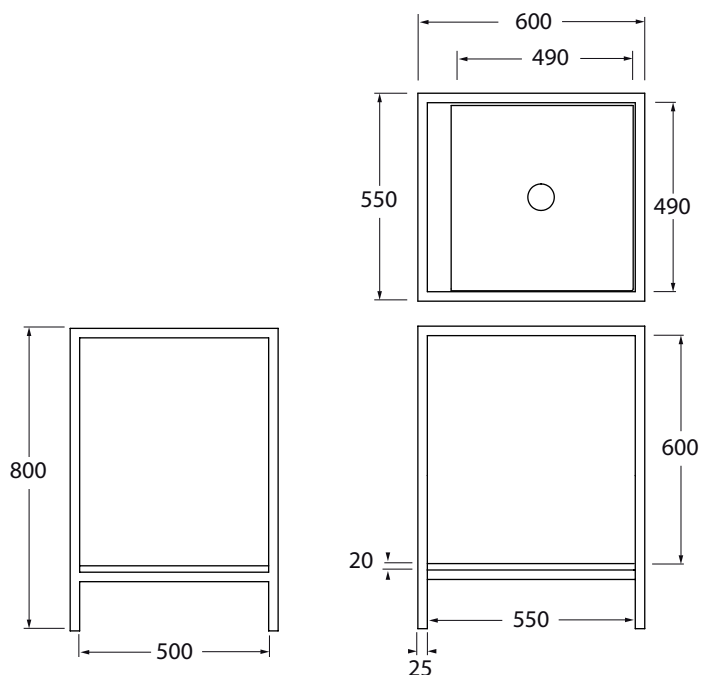

STP 60 01

codice  
code

Struttura a terra STAND 60 cm in metallo verniciato completa di mensola "misura" 49 cm con foro centrato, e piano rovere integrato.

Floor painted metal structure STAND 60 cm provided with ceramic custom made shelf 49 cm with central hole and oak top.

Struttura a terra STAND 60 cm in metallo verniciato completa di mensola "misura" 49 cm con foro centrato, e piano bianco integrato.

Floor painted metal structure STAND 60 cm provided with ceramic custom made shelves 49 cm with central hole and white top.

cotone/ cotton

STP 60BB 01

antracite/ anthracite

STP 60GB 01

Cm 75x55xh80

plt Italy pz. - plt export pcs.

kg 45,5

scala/scale 1:20 dimensioni/dimensions in mm