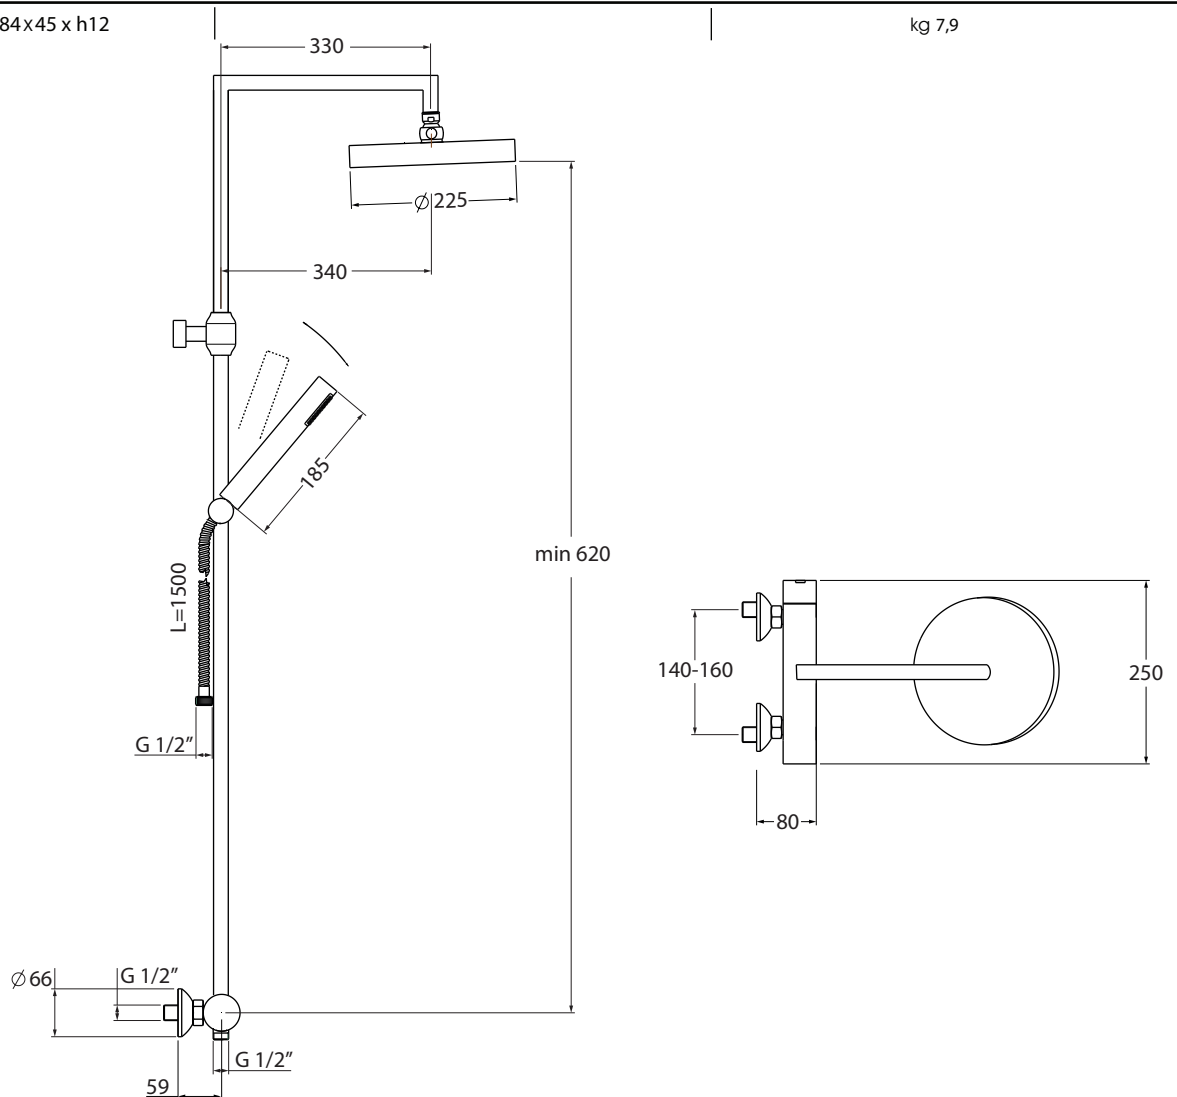

AZ 795

con cartuccia ø25 mm

codice
code

Doccia esterno termostatico
Thermostatic wall-mounted shower mixer

AZ 795

CM box 84x45 x h12

kg 7,9

scala/scale 1:10 dimensioni/dimensions in mm

Rubinetteria. Taps.

TECHNICAL SHEET n°: 01	DESIGNER: ANGELETTI RUZZA	CODE: AZ 795	Azzurra sanitari in ceramica S.p.a. via Civita Castellana snc 01030 Castel S.Elia (VT) - ITALY Tel.+39.0761 518155 Fax.+39.0761 514560	
SHEET FORMAT: A4	ISO	REVISION: 02	SCALE: 1:10	DATE: 08/10/2019
REGULATIONS				
All the measurements respect the tolerances provided by the "AZZURRA QUALITY GUIDELINES".				