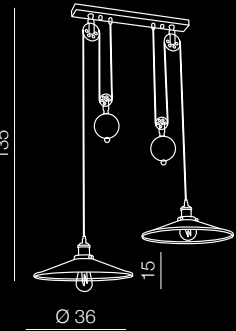

Sweden 2

280

Sweden 2

AZ1380
(black/gold)
2x E27 MAX 60W
metal

Sweden 2 mirror

AZ2476
mirror
(black/shining)
2x E27 MAX 60W
metal

Magma

NEW

281

Magma 70 NEW

AZ1403
(black/white)
3x E27 MAX 60W
metal

Magma 90 NEW

AZ1402
(black/white)
4x E27 MAX 60W
metal