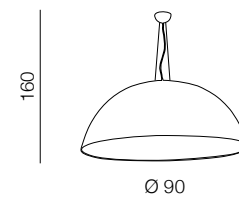

Magma 90 NEW

AZ1402
(black/white)
4x E27 MAX 60W
metal