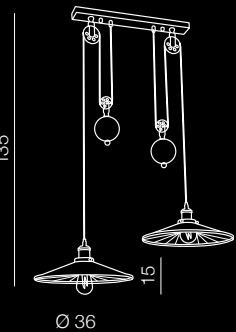

Sweden 2

280

Sweden 2

AZ1380
(black/gold)
2x E27 MAX 60W
metal

Sweden 2 mirror

AZ2476
mirror
(black/shining)
2x E27 MAX 60W
metal

Magma

NEW

281

Magma 70 NEW

AZ1403
(black/white)
3x E27 MAX 60W
metal

Magma 90 NEW

AZ1402
(black/white)
4x E27 MAX 60W
metal