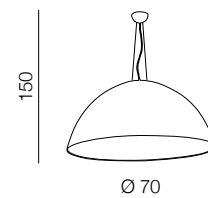

Magma

NEW

281

Magma 70 NEW

AZ1403
(black/white)
3x E27 MAX 60W
metal