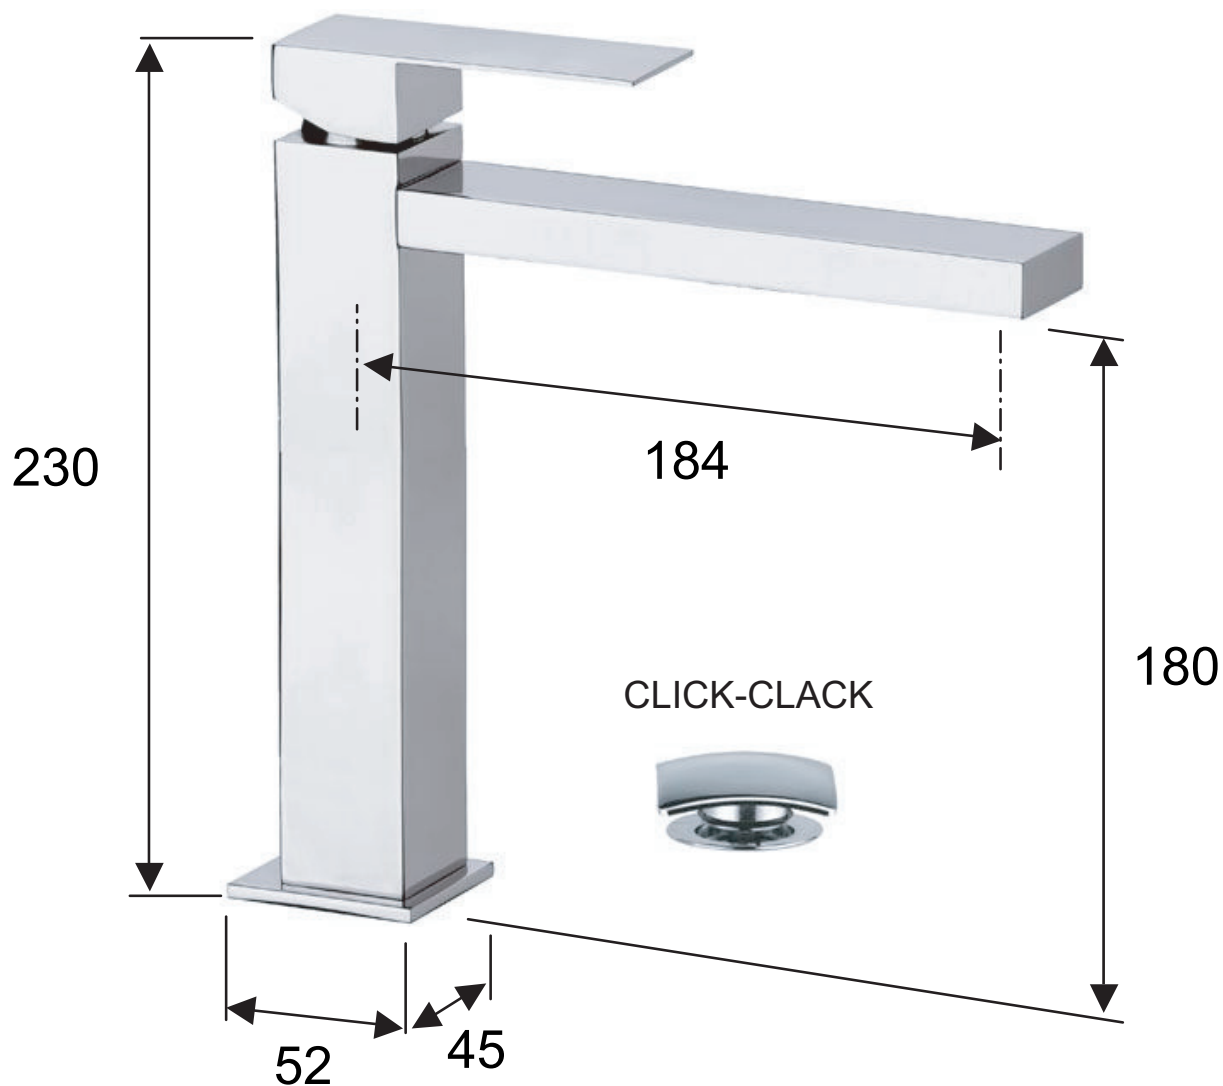

DANIEL

SCHEDA TECNICA TECHNICAL FEATURES

ART. COD.

SK607

MATERIALI / MATERIALS

OTTONE CROMATO / CHROME PLATED BRASS

CROMATURA / CHROME PLATING

UNI EN 248