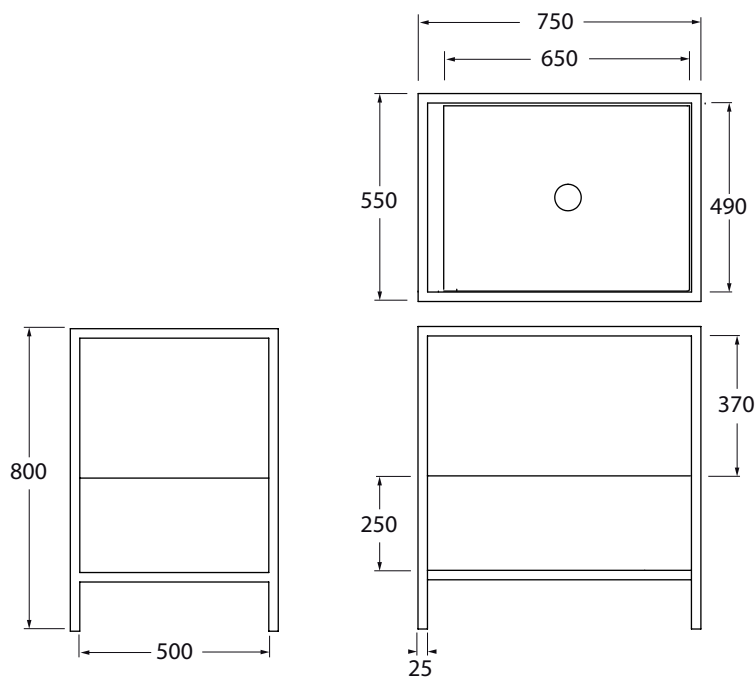

STA 75 01

codice
code

Struttura a terra STAND 75cm in metallo verniciato completa di mensola "misura" 65 cm con foro centrato, e mobile in rovere con cassettone integrato.

Floor painted metal structure STAND 75 cm provided with ceramic custom made shelves 65 cm with central hole and oak furniture with one drawers.

Struttura a terra STAND 75cm in metallo verniciato completa di mensola "misura" 65 cm con foro centrato, e mobile bianco con cassettone integrato.

Floor painted metal structure STAND 75 cm provided with ceramic custom made shelves 65 cm with central hole and white furniture with one drawers.

cotone/ cotton

STA 75BB 01

antracite/ anthracite

STA 75GB 01

Cm 75x55xh80

plt Italy pz. - plt export pcs.

kg 45,5

scala/scale 1:20 dimensioni/dimensions in mm

Color range available for STRUCTURE

TECHNICAL SHEET n°: 01	DESIGNER STUDIO STORAGE	CODE: STA 75 01		
SHEET FORMAT: A4	ISO	REVISION: 02	SCALE 1:20	DATE 24/09/2019
REGULATIONS				
All the measurements respect the tolerances provided by the "AZZURRA QUALITY GUIDELINES".				