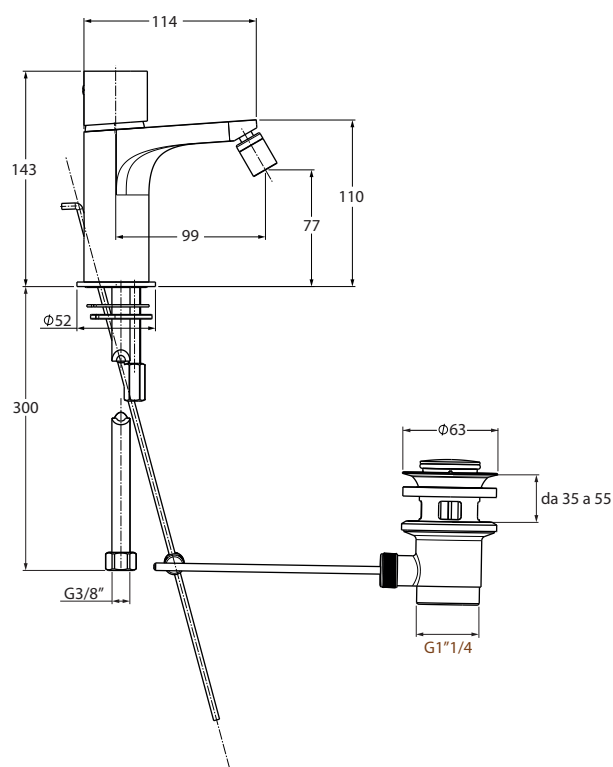

AZ 45

con cartuccia joystick

codice  
code

Monocomando bidet  
Single control bidet mixer

AZ 45

CM box 40x20 x h7

kg 1,7

scala/scale 1:5 dimensioni/dimensions in mm

Rubinetteria. Taps.

TECHNICAL SHEET n°: <b>01</b>	DESIGNER: <b>ANGELETTI RUZZA</b>	CODE: <b>AZ 45</b>	Azzurra sanitari in ceramica S.p.a. via Civita Castellana snc 01030 Castel S.Elia (VT) - ITALY Tel. +39.0761 518155 Fax. +39.0761 514560	
SHEET FORMAT: <b>A4</b>	ISO	REVISION: <b>02</b>	SCALE: <b>1:5</b>	DATE: <b>09/10/2019</b>
REGULATIONS				
All the measurements respect the tolerances provided by the "AZZURRA QUALITY GUIDELINES".				