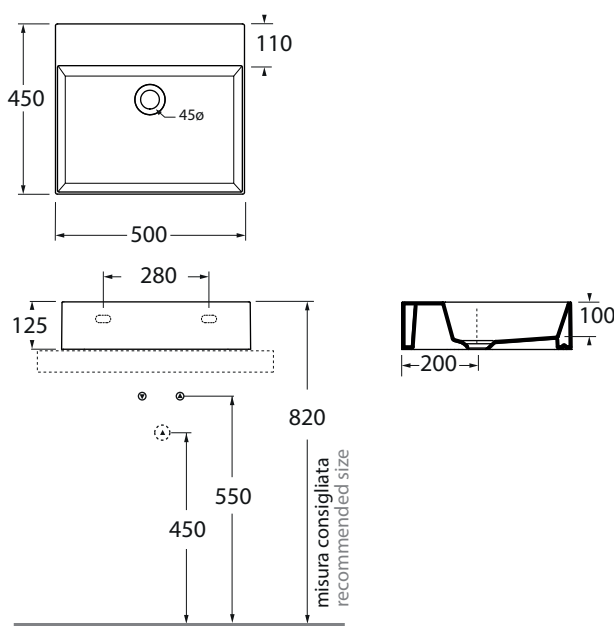

ELLP050450Q0 MK/CR/NR/OC

finiture LUXURY/Le malteceramiche finishing

ELLP050450Q0 ...

(Specificare il colore al momento dell'ordine/Specify the color when ordering)

ELLP050450Q0 OG/PL/OR

CM 42x35XH12,5

plt Italy pz. 24 - plt export pcs. 50

kg 11

scala/scale 1:20 dimensioni/dimensions in mm

Gamma di colori disponibile per lavabo e copripiletta PILCE

Color range available for washbasins and drain cap PILCE

COLORS 1250°

LUXURY

le MALTECERAMICHE

Complementi/complements:

SHEET FORMAT: **A4** ISO REVISION: **02** SCALE: **1:20** DATE: **22/07/2019**

REGULATIONS: **CE EN 14688 / EN31 / Dop-14688**

All the measurements respect the tolerances provided by the "AZZURRA QUALITY GUIDELINES".