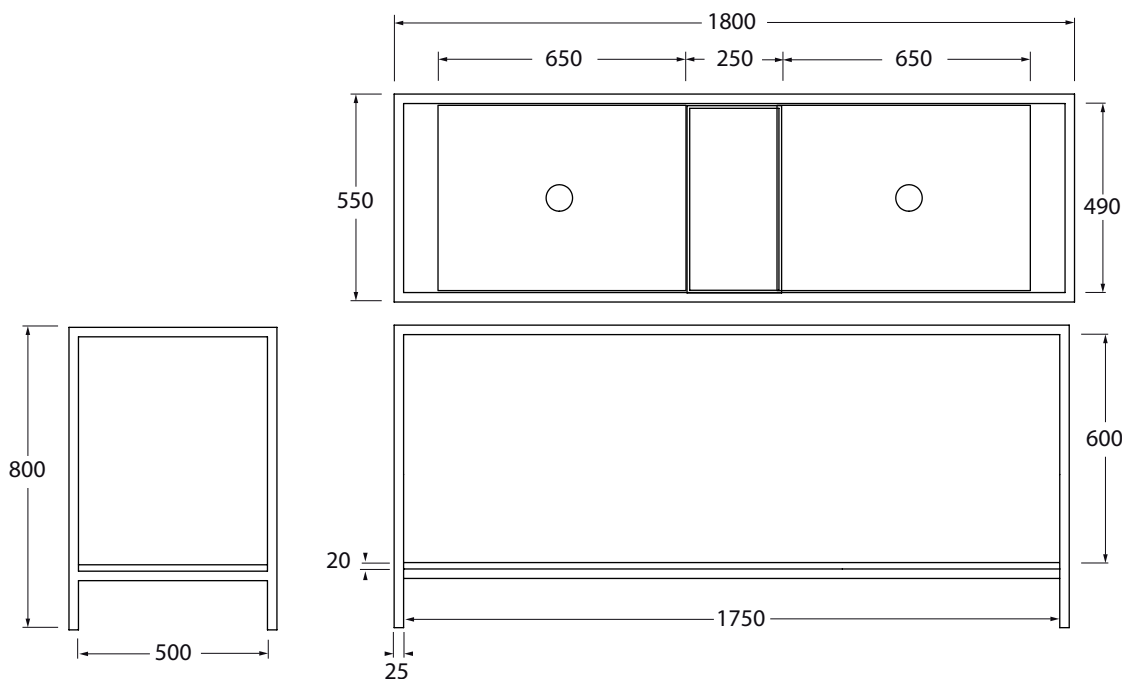

## STP 180 01

codice  
code

Struttura a terra STAND 180 cm in metallo verniciato completa di 2 mensole "misura" 65 cm con foro centrale, piano in legno porta oggetti e piano in rovere integrato.

Floor painted metal structure STAND 180 cm provided with two ceramic custom made shelves 65 cm with central hole, wood top and oak top.

Struttura a terra STAND 180 cm in metallo verniciato completa di 2 mensole "misura" 65 cm con foro centrale, piano in legno porta oggetti e piano bianco integrato.

Floor painted metal structure STAND 180 cm provided with two ceramic custom made shelves 65 cm with central hole, wood top and white.

bianco opaco/ matt white

STP 180BB 01

antracite/ anthracite

STP 180GB 01

Cm 180x55xh80

plt Italy pz. - plt export pcs.

kg 89

scala/scale 1:20 dimensioni/dimensions in mm