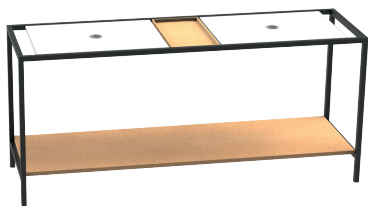

## STP 180 01

codice  
code

Struttura a terra STAND 180 cm in metallo verniciato completa di 2 mensole "misura" 65 cm con foro centrale, piano in legno porta oggetti e piano in rovere integrato.

Floor painted metal structure STAND 180 cm provided with two ceramic custom made shelves 65 cm with central hole, wood top and oak top.

bianco opaco/ matt white

STP 180B 01

antracite/ anthracite

STP 180G 01

Mensola MISURA disponibile in tutte le varianti "COLORS 1250°" e "Le malteceramiche"

MISURA shelf available in all "COLORS 1250°" end "Le malteceramiche"

Struttura a terra STAND 180 cm in metallo verniciato completa di 2 mensole "misura" 65 cm con foro centrale, piano in legno porta oggetti e piano bianco integrato.

Floor painted metal structure STAND 180 cm provided with two ceramic custom made shelves 65 cm with central hole, wood top and white.

bianco opaco/ matt white

STP 180BB 01

antracite/ anthracite

STP 180GB 01

Cm 180x55xh80

plt Italy pz. - plt export pcs.

kg 89

scala/scale 1:20 dimensioni/dimensions in mm