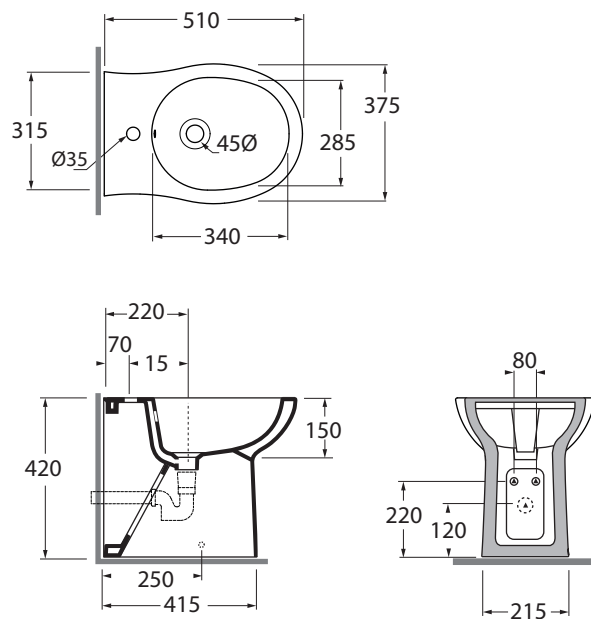

FABIT000000M

sanitari terra /floor mounted sanitary wares

codice  
code

Bidet Fast a terra monoforo.  
Fast bidet 1 hole.

bianco lucido/ shiny white

FABIT000000MBI

CM 53x34,5xh42

plt italy pz.24 - plt export pcs.20

kg 24

scala/scale 1:20 dimensioni/dimensions in mm

Complementi/complements:

Codice  
code

Piletta automatica con troppo pieno  
Automatic waste system with over flow  
kg 0,5

PILTR

TECHNICAL SHEET n°: <b>01</b>	DESIGNER: <b>OFFICINA AZZURRA</b>	CODE: <b>FABIT000000M</b>	Azzurra sanitari in ceramica S.p.a. via Civita Castellana snc 01030 Castel S.Elia (VT) - ITALY Tel. +39.0761 518155 Fax. +39.0761 514560	
SHEET FORMAT: <b>A4</b>	ISO	REVISION: <b>01</b>	SCALE: <b>1:20</b>	DATE: <b>10/09/2019</b>
REGULATIONS: <b>CE EN 14528 / EN35 / Dop-14528 *</b>				
All the measurements respect the tolerances provided by the "AZZURRA QUALITY GUIDELINES".				