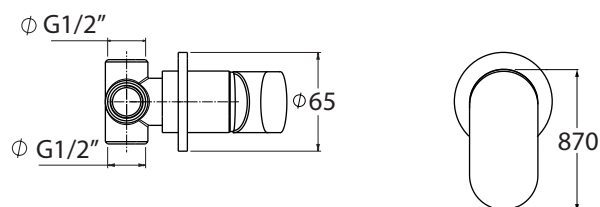

AN 83A

con cartuccia ø25 mm

codice  
code

Miscelatore incasso placca 65 mm  
65 mm plate built-in mixer

AN 83A

CM box 23 x 15 x h9

kg 1

scala/scale 1:5 dimensioni/dimensions in mm

Rubinetteria. Taps.

TECHNICAL SHEET n°: <b>01</b>	DESIGNER: <b>ANGELETTI RUZZA</b>	CODE: <b>AN 83A</b>			Azzurra sanitari in ceramica S.p.a. via Civita Castellana snc 01030 Castel S.Elia (VT) - ITALY Tel.+39.0761 518155 Fax.+39.0761 514560
SHEET FORMAT: <b>A4</b>	ISO	REVISION: <b>02</b>	SCALE: <b>1:20</b>	DATE: <b>01/08/2019</b>	
REGULATIONS					
All the measurements respect the tolerances provided by the "AZZURRA QUALITY GUIDELINES".					