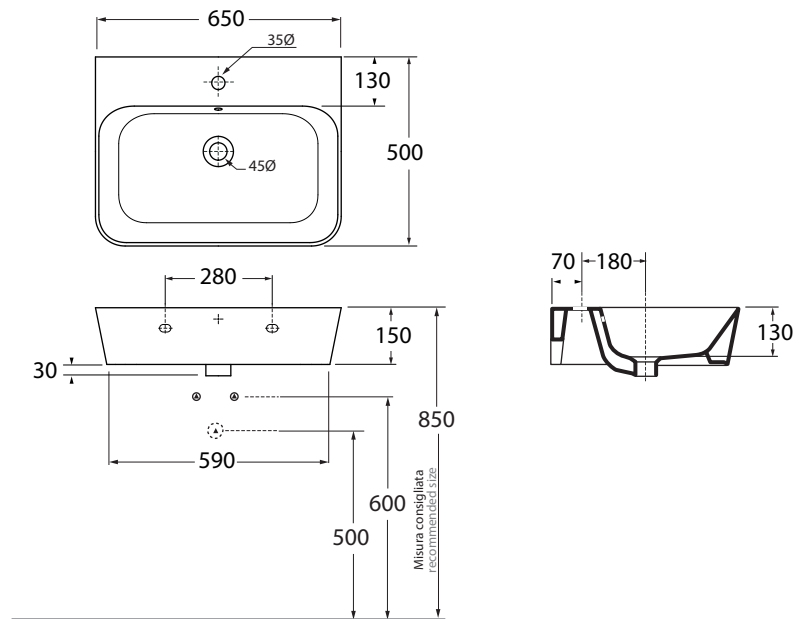

BULPO6550TOM

Lavabi/washbasins

codice
code

Lavabo Build 65 sospeso monoforo
Cm 65 wall-hung one-hole washbasin

bianc lucido/ shiny white

BULPO6550TOMBI

CM 65x50xh18

plf Italy pz. 12- plf export pcs. 20

kg 18,5

scala/scale 1:20 dimensioni/dimensions in mm

Complementi/complements:

Piletta con tappo in ceramica bianco lucido
free flow ceramic drainglossy white

kg 0,5

codice
code

PILCE

Piletta automatica con troppo pieno
Automatic waste system with over flow

kg 0,5

PILTR

| | | | | |
|---|-----------------------------------|---------------------------|--|-------------------------|
| TECHNICAL SHEET n°: 01 | DESIGNER: OFFICINA AZZURRA | CODE: BULPO6550TOM | Azzurra sanitari in ceramica S.p.a. via Civita Castellana snc 01030 Castel S.Elia (VT) - ITALY Tel. +39.0761 518155 Fax. +39.0761 514560 | |
| SHEET FORMAT: A4 | ISO | REVISION: 02 | SCALE: 1:20 | DATE: 16/07/2019 |
| REGULATIONS: CE EN 14688 / EN31 / Dop-14688 | | | | |
| All the measurements respect the tolerances provided by the "AZZURRA QUALITY GUIDELINES". | | | | |