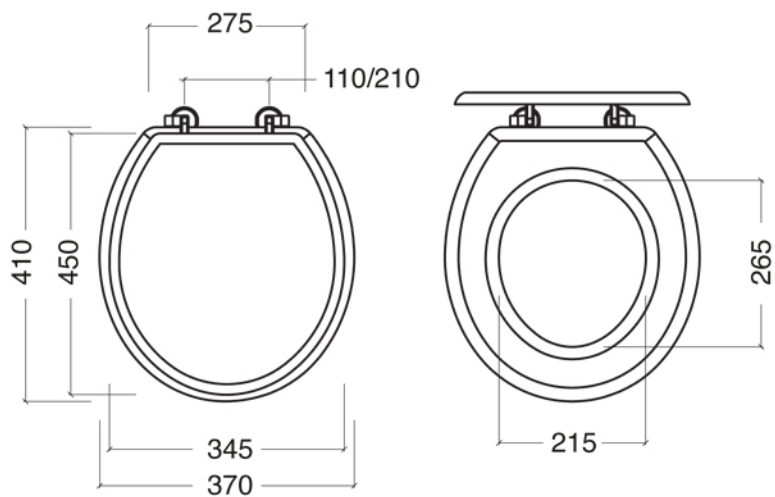

BALASANI Collection	
Code	Description

Verona - Italy
tel. +39 045 8006917
fax. +39 045 8020111
gentry-home.com