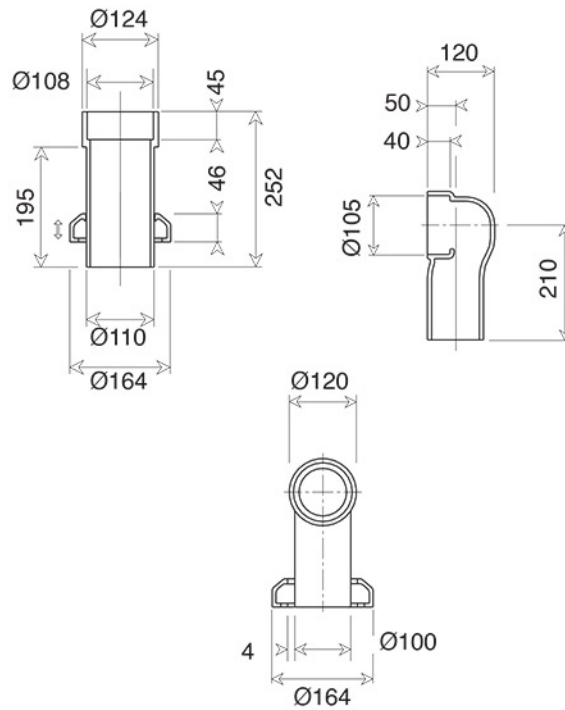

BALASANI Collection	
Code	Description
4005	Closet (wall) White
4006 2023	Low level cistern White Low level cistern fittings
4033-C 4034-I/N/O/OR 4034-B/ND/R	Accessories low level cistern lever for cistern Chrome Incalux, Nickel, Dark Gold, Rose Gold Bronze, Dark Nickel, Copper

Verona - Italy
tel. +39 045 8006917
fax. +39 045 8020111
gentry-home.com

BALASANI Collection	
Code	Description
9999	Pottery pan connector for floor trap White
9998	Pottery pan connector for wall trap White
9997	Pottery pan connector collar White Toilet seat sold separately - See SEATS