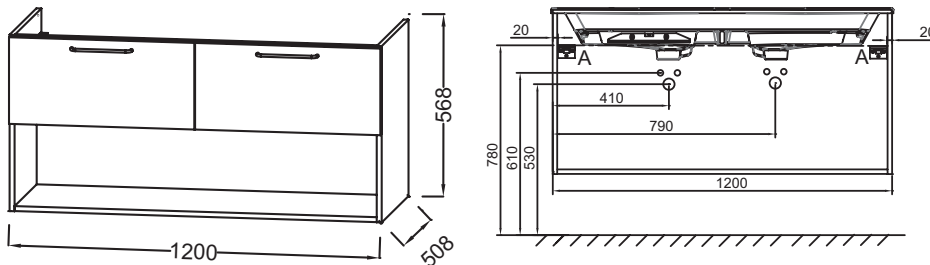

EB2555-R9

Collection: ODÉON RIVE GAUCHE

Finish*:

Main features:

Features

- DIMENSIONS: 120 x 50.80 x 56.80 cm
- MATERIAL: Lacquer or melamine
- NORMS AND REGULATION: NF
- VERSION: Black handle
- INSIDE FINISH: Grey
- ADDITIONAL INFORMATION: taps, vanity top/basin and fixings set not included

- WEIGHT: 38.5 kg
- INSTALLATION TYPE: Wall-hung
- STORAGE TYPE: Drawer + niche
- HANDLE : Attached wire handle
- FIXING: Installer selects fixings set according to wall support

Consumer benefits

- SOUND COMFORT: Drawers equipped with a damper close system
- PERFECT FINISH: Wide choice of finishes

Installation benefits

- EASY INSTALLATION: Assembled cabinet

Required products

- EB2565: Vanity top frosted glass 121 cm
- EXAT112-Z: Vanity top 120 cm

Technical drawing

Product Specification: Base unit for vanity top 120 cm, 2 drawers/1 niche, black handle. EB2555-R9. Collection: ODÉON RIVE GAUCHE. DIMENSIONS: 120 x 50.80 x 56.80 cm. WEIGHT: 38.5 kg. MATERIAL: Lacquer or melamine. INSTALLATION TYPE: Wall-hung. NORMS AND REGULATION: NF. STORAGE TYPE: Drawer + niche. VERSION: Black handle. HANDLE : Attached wire handle. INSIDE FINISH: Grey. FIXING: Installer selects fixings set according to wall support. ADDITIONAL INFORMATION: taps, vanity top/basin and fixings set not included.