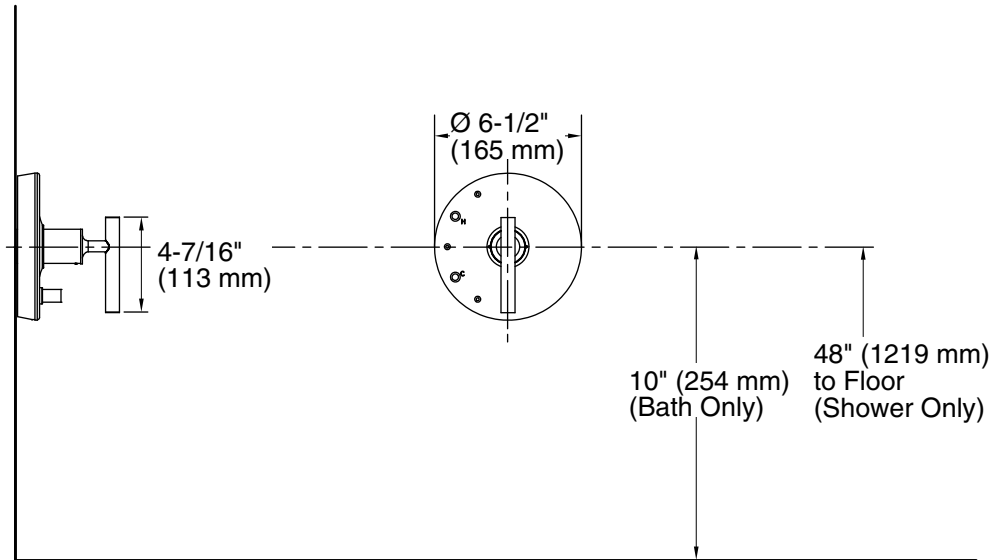

Technical Information

All product dimensions are nominal.

Drain included: No

Notes

Install this product according to the installation guide.

Cap the shower outlet if deck-mount spout, diverter, or handshower is connected to the spout outlet.