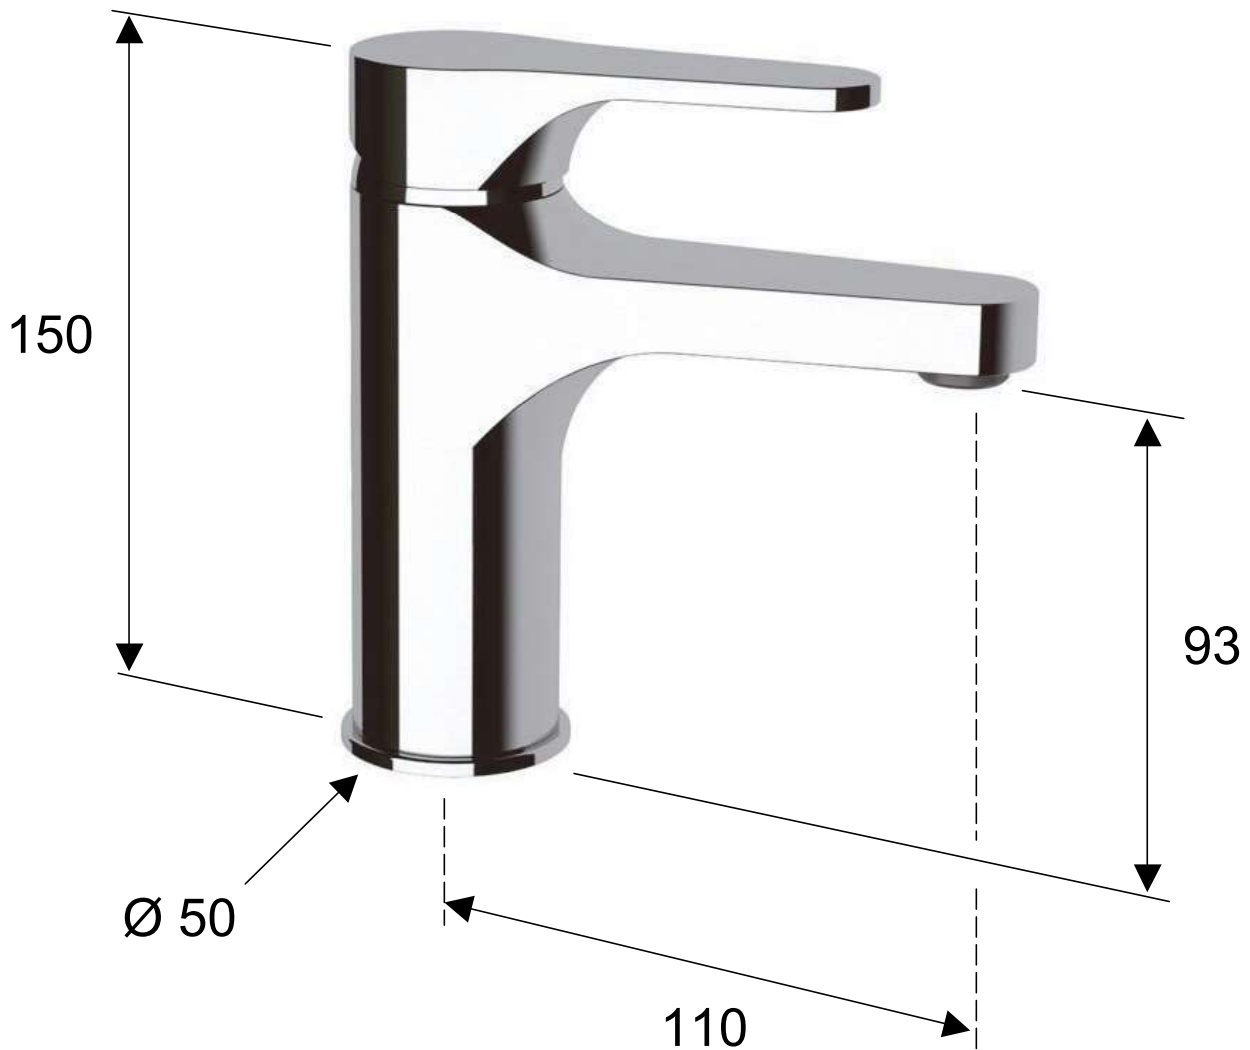

DANIEL

SCHEDA TECNICA TECHNICAL FEATURES

ART. COD.

OM606

MATERIALI / MATERIALS

OTTONE CROMATO / CHROME PLATED BRASS

CROMATURA / CHROME PLATING

UNI EN 248