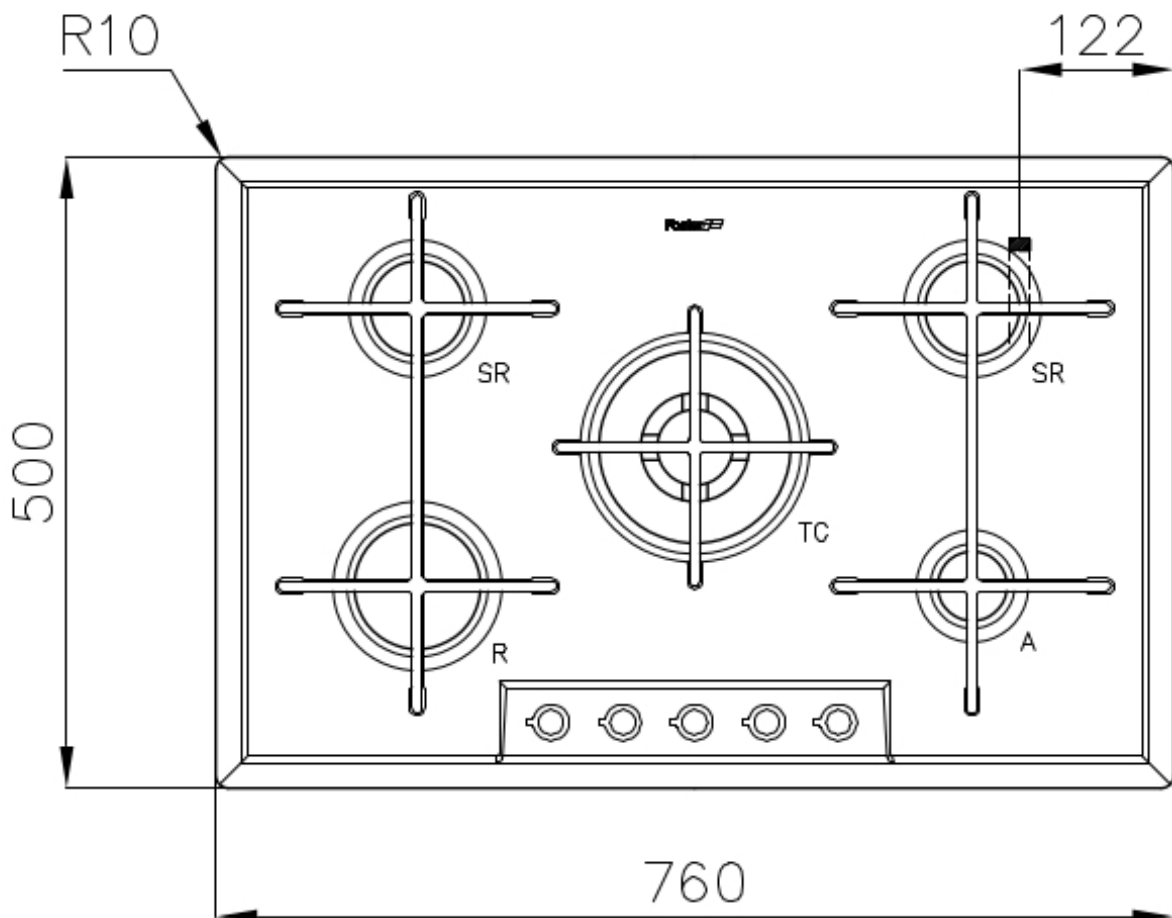

Narrow cut-out

These 5 burners products for standard built-in installation require a cut-out of only 56 cm, i.e. less than their nominal width. This makes them an interesting alternative for 60 cm models, which usually require the same cut-out.

TECHNICAL DATA