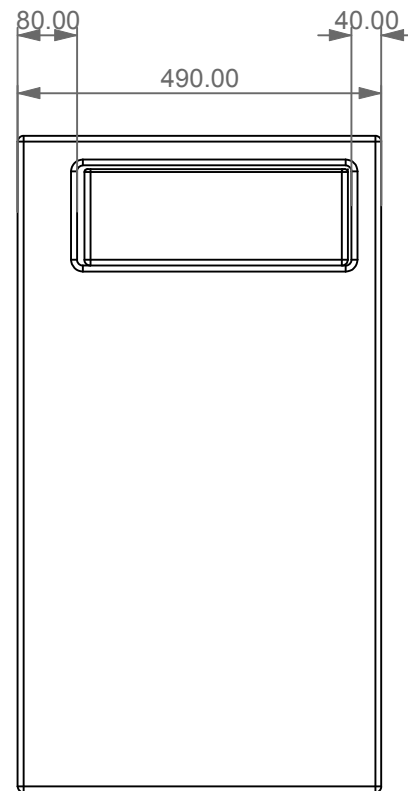

FRONT

LEFT

TOP

GSG
CERAMIC DESIGN

Lavabo a colonna centro stanza Box cm 80
con bacino in crystal-tech® bianco lucido
Box column Washbasin free standing
cm 80 with float in crystal-tech® white shiny

Designation
Lavabo a colonna centro stanza Box cm 80
con bacino in crystal-tech® bianco lucido
Box column Washbasin free standing
cm 80 with float in crystal-tech® white shiny

Scale
1:10

cod. BXLACOL80FS

GSG
CERAMIC DESIGN

This drawing including the respected data may neither be duplicated nor modified nor altered without the consent of GSG Ceramic Design. The use of the data/technical drawings take place at users own risk and under exclusion of any liability of GSG Ceramic Design. The dimensions are not binding; products are subject to changes. Measurement shown may be subjected to small variations or are indicative.