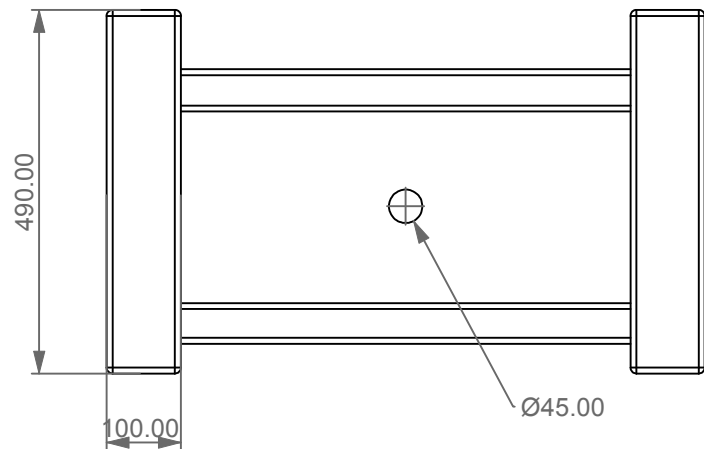

FRONT

LEFT

TOP

GSG
CERAMIC DESIGN

Lavabo a colonna centro stanza Box cm 80
con bacino in crystal-tech® bianco lucido
Box column Washbasin free standing
cm 80 with float in crystal-tech® white shiny

Designation
Lavabo a colonna centro stanza Box cm 80
con bacino in crystal-tech® bianco lucido
Box column Washbasin free standing
cm 80 with float in crystal-tech® white shiny

Scale
1:10

cod. BXLACOL80FS

GSG
CERAMIC DESIGN

This drawing including the respected data may neither be duplicated nor modified nor altered without the consent of GSG Ceramic Design. The use of the data/technical drawings take place at users own risk and under exclusion of any liability of GSG Ceramic Design. The dimensions are not binding; products are subject to changes. Measurement shown may be subjected to small variations or are indicative.