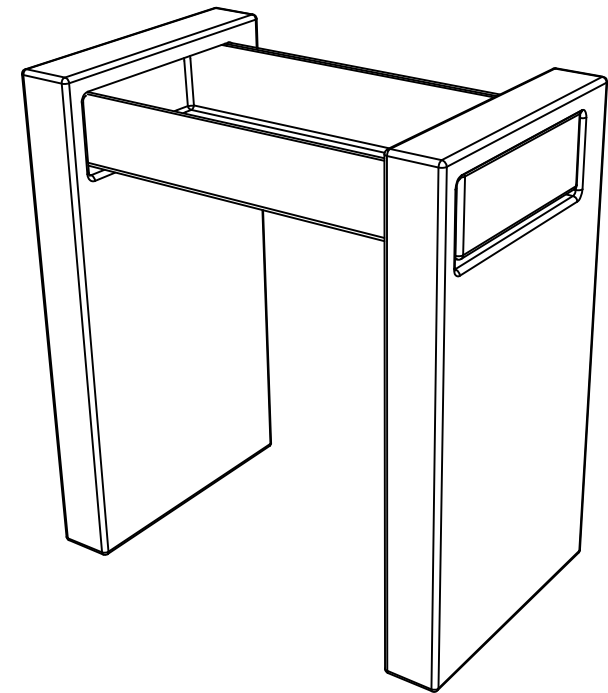

FRONT

LEFT

TOP

GSG
CERAMIC DESIGN

Lavabo a colonna centro stanza Box cm 80
con bacino in crystal-tech® bianco lucido
Box column Washbasin free standing
cm 80 with float in crystal-tech® white shiny

Designation
Lavabo a colonna centro stanza Box cm 80
con bacino in crystal-tech® bianco lucido
Box column Washbasin free standing
cm 80 with float in crystal-tech® white shiny

Scale
1:10

cod. BXLACOL80FS

GSG
CERAMIC DESIGN

This drawing including the respected data may neither be duplicated nor modified nor altered without the consent of GSG Ceramic Design. The use of the data/technical drawings take place at users own risk and under exclusion of any liability of GSG Ceramic Design. The dimensions are not binding; products are subject to changes. Measurement shown may be subjected to small variations or are indicative.