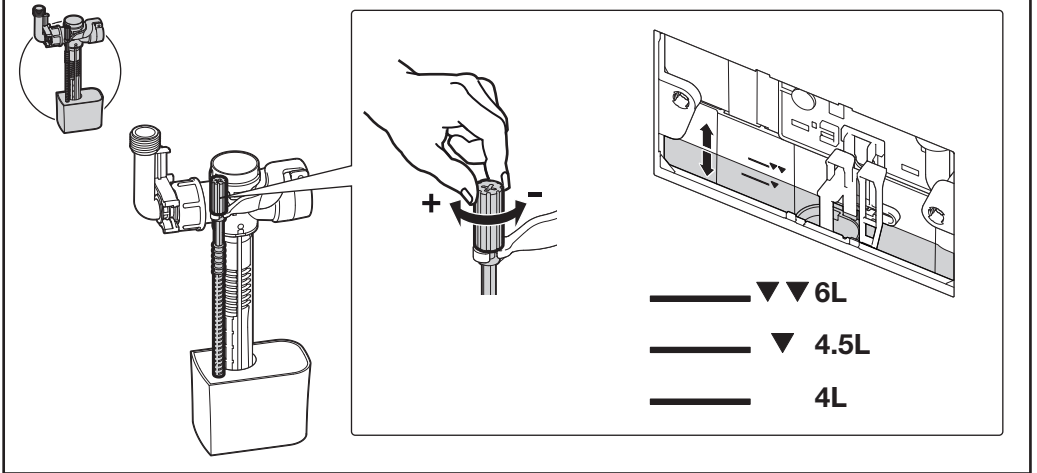

3

4

Vol.	A	B
6/3 l	5	1
4.5/3 l	5	8
4/2 l	3	9

Warranty
Frame and tank 10 years.
Components 2 years.

Roca Sanitario, S.A.
Avda. Diagonal, 513
08029 Barcelona
SPAIN
www.roca.com

productsupport.rs@roca.net
soporteproducto.rs@roca.net