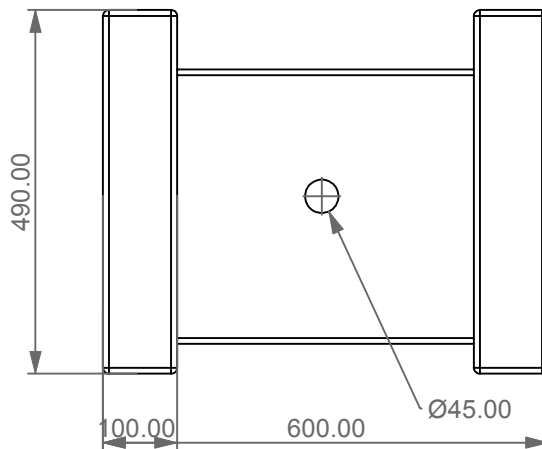

GSGI

CERAMIC DESIGN

Lavabo appoggio o sospeso Box cm 60
 in crystal-tech® bianco lucido
 su coppia di mensole in ceramica
 Box countertop or wall hung Washbasin cm 60
 in crystal-tech® white shiny on ceramic shelves

FRONT

LEFT

TOP

<p>Designation Lavabo appoggio o sospeso Box cm 60 in crystal-tech® bianco lucido su coppia di mensole in ceramica Box countertop or wall hung Washbasin cm 60 in crystal-tech® white shiny on ceramic shelves</p>	
<p>Scale 1:10</p>	<p>This drawing including the respectedata may neither be duplicated nor modified nor altered without the consent of GSG Ceramic Design. The use of the data/technical drawings take place at users own risk and under exclusion of any liability of GSG Ceramic Design.</p>
<p>cod. BXLAME60</p>	<p>The dimensions are not binding; products are subject to changes. Measurement shown may be subjected to small variations or are indicative.</p>