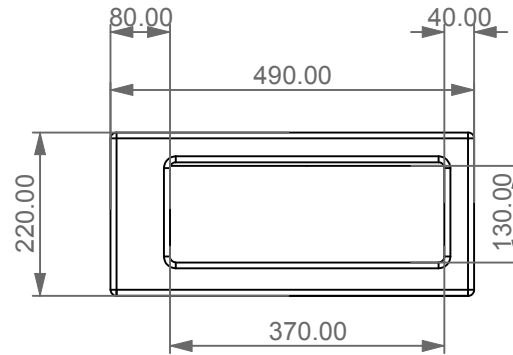

GSGI

CERAMIC DESIGN

Lavabo appoggio o sospeso Box cm 60
 in crystal-tech® bianco lucido
 su coppia di mensole in ceramica
 Box countertop or wall hung Washbasin cm 60
 in crystal-tech® white shiny on ceramic shelves

FRONT

LEFT

TOP

<p>Designation Lavabo appoggio o sospeso Box cm 60 in crystal-tech® bianco lucido su coppia di mensole in ceramica Box countertop or wall hung Washbasin cm 60 in crystal-tech® white shiny on ceramic shelves</p>	
<p>Scale 1:10</p>	<p>This drawing including the respectedata may neither be duplicated nor modified nor altered without the consent of GSG Ceramic Design. The use of the data/technical drawings take place at users own risk and under exclusion of any liability of GSG Ceramic Design.</p>
<p>cod. BXLAME60</p>	<p>The dimensions are not binding; products are subject to changes. Measurement shown may be subjected to small variations or are indicative.</p>