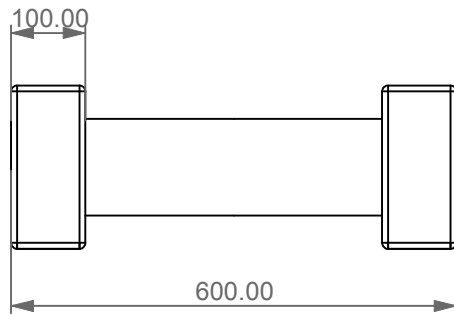

GSGI

CERAMIC DESIGN

Lavabo appoggio o sospeso Box cm 60
 in crystal-tech® bianco lucido
 su coppia di mensole in ceramica
 Box countertop or wall hung Washbasin cm 60
 in crystal-tech® white shiny on ceramic shelves

FRONT

LEFT

TOP

<p>Designation Lavabo appoggio o sospeso Box cm 60 in crystal-tech® bianco lucido su coppia di mensole in ceramica Box countertop or wall hung Washbasin cm 60 in crystal-tech® white shiny on ceramic shelves</p>	
<p>Scale 1:10</p>	<p>This drawing including the respectedata may neither be duplicated nor modified nor altered without the consent of GSG Ceramic Design. The use of the data/technical drawings take place at users own risk and under exclusion of any liability of GSG Ceramic Design.</p>
<p>cod. BXLAME60</p>	<p>The dimensions are not binding; products are subject to changes. Measurement shown may be subjected to small variations or are indicative.</p>