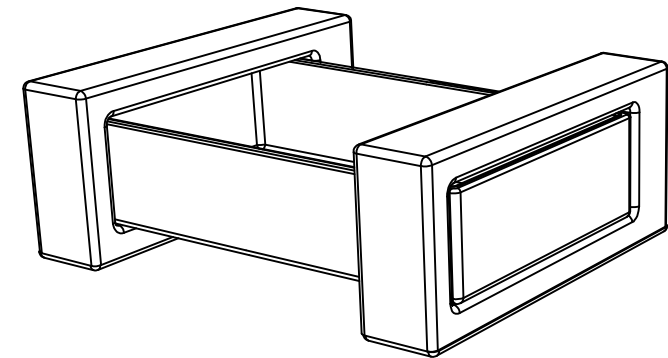

GSGI

CERAMIC DESIGN

Lavabo appoggio o sospeso Box cm 60
 in crystal-tech® bianco lucido
 su coppia di mensole in ceramica
 Box countertop or wall hung Washbasin cm 60
 in crystal-tech® white shiny on ceramic shelves

FRONT

LEFT

TOP

<p>Designation Lavabo appoggio o sospeso Box cm 60 in crystal-tech® bianco lucido su coppia di mensole in ceramica Box countertop or wall hung Washbasin cm 60 in crystal-tech® white shiny on ceramic shelves</p>	
<p>Scale 1:10</p>	<p>This drawing including the respectedata may neither be duplicated nor modified nor altered without the consent of GSG Ceramic Design. The use of the data/technical drawings take place at users own risk and under exclusion of any liability of GSG Ceramic Design.</p>
<p>cod. BXLAME60</p>	<p>The dimensions are not binding; products are subject to changes. Measurement shown may be subjected to small variations or are indicative.</p>