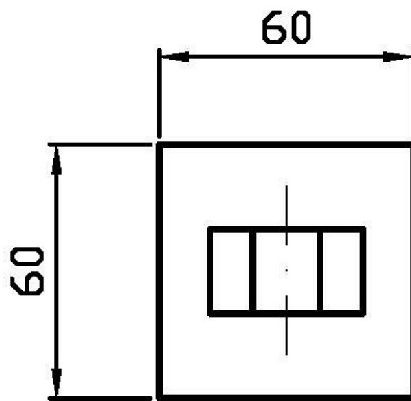

## SHOWER

Z93945

Disegno Complessivo / Overall Drawing

## SHOWER

Z93945

Pesi e Misure / Weights and Sizes

Peso ( Kg ) Weight ( lb )	0,56 ( Kg )	1,23 ( lb )
Volume test ( dc3 ) - ( in3 )	1,21 ( dc3 )	73,84 ( in3 )
h ( mm ) - ( in )	73,00 ( mm )	2,87 ( in )
L1 ( mm ) - ( in )	127,00 ( mm )	5,00 ( in )
L2 ( mm ) - ( in )	130,00 ( mm )	5,12 ( in )