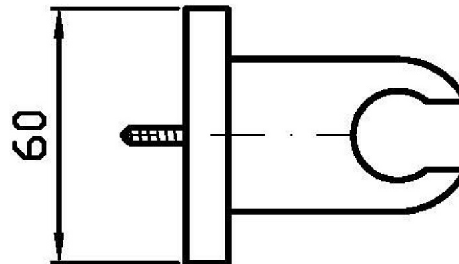

## SHOWER

Z93945

Disegno Complessivo / Overall Drawing

## SHOWER

Z93945

Pesi e Misure / Weights and Sizes

Peso ( Kg ) Weight ( lb )	0,56 ( Kg )	1,23 ( lb )
Volume test ( dc3 ) - ( in3 )	1,21 ( dc3 )	73,84 ( in3 )
h ( mm ) - ( in )	73,00 ( mm )	2,87 ( in )
L1 ( mm ) - ( in )	127,00 ( mm )	5,00 ( in )
L2 ( mm ) - ( in )	130,00 ( mm )	5,12 ( in )