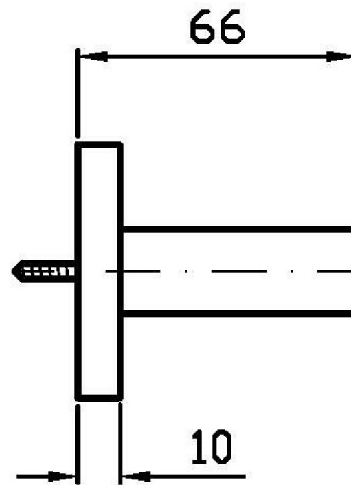

## SHOWER

Z93945

Disegno Complessivo / Overall Drawing

## SHOWER

Z93945

Pesi e Misure / Weights and Sizes

Peso ( Kg ) Weight ( lb )	0,56 ( Kg )	1,23 ( lb )
Volume test ( dc3 ) - ( in3 )	1,21 ( dc3 )	73,84 ( in3 )
h ( mm ) - ( in )	73,00 ( mm )	2,87 ( in )
L1 ( mm ) - ( in )	127,00 ( mm )	5,00 ( in )
L2 ( mm ) - ( in )	130,00 ( mm )	5,12 ( in )