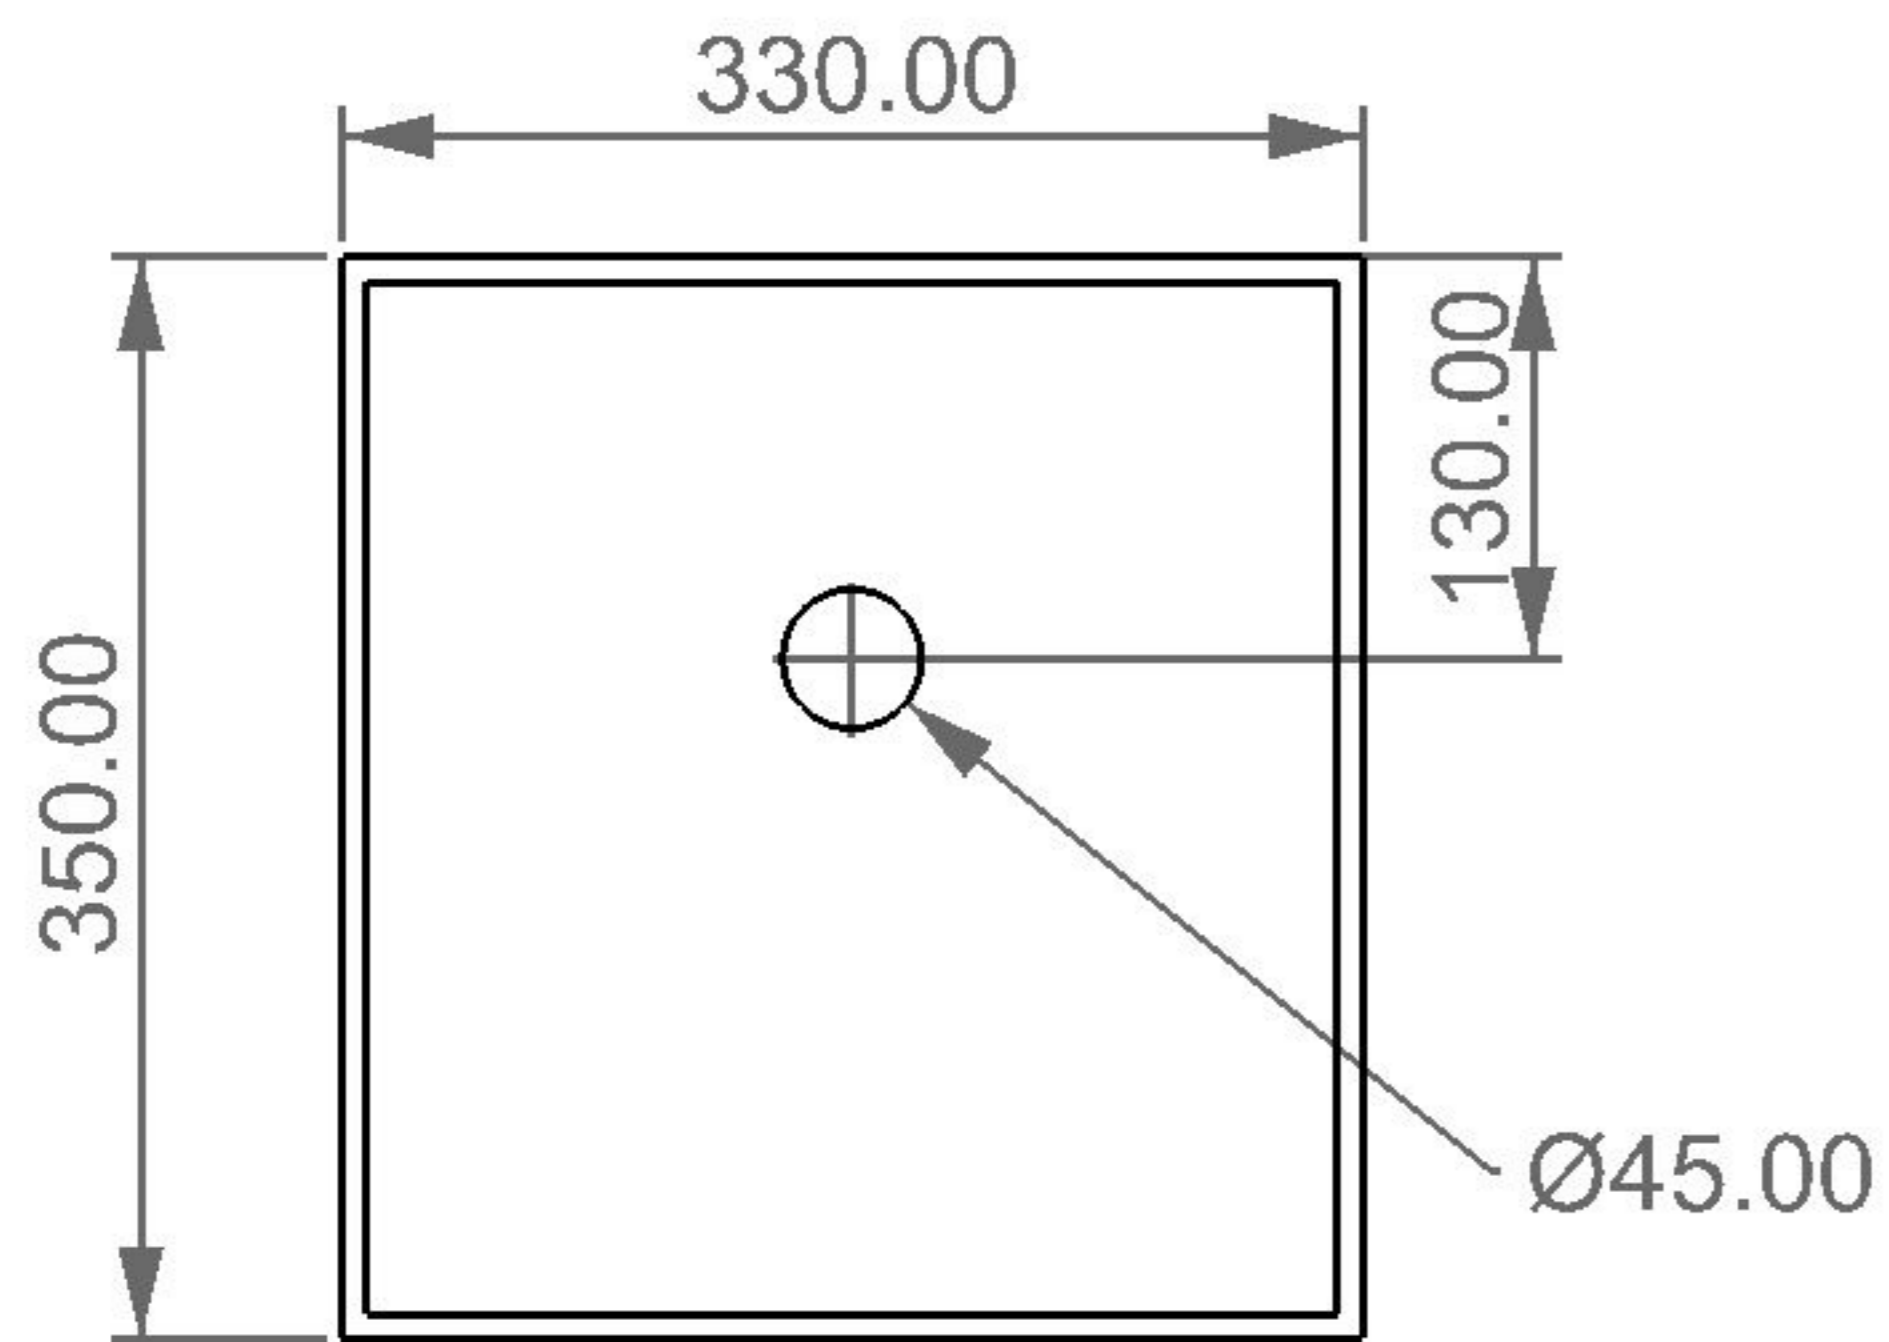

Lavabo in crystal-tech cm 33
washbasin in crystal-tech cm 33

FRONT

LEFT

TOP

SECTION

Designation	
Lavabo in crystal-tech cm 33 washbasin in crystal-tech cm 33	
Scale 1:10	
cod. BXLA33	<p>This drawing including the respective data may neither be duplicated nor modified nor altered without the consent of GSG Ceramic Design. The use of the data/technical drawings take place at users own risk and under exclusion of any liability of GSG Ceramic Design. The dimensions are not binding; products are subject to changes. Measurement shown may be subjected to small variations or are indicative.</p>

Guida all'installazione dei lavabi d'appoggio centro-piano.

Serie: EASY - ZENITH - LIKE - TOUCH - BOX - TIME - RING - FLUT

Installation guide for free standing countertop washbasins.

Series: EASY - ZENITH - LIKE - TOUCH - BOX - TIME - RING - FLUT