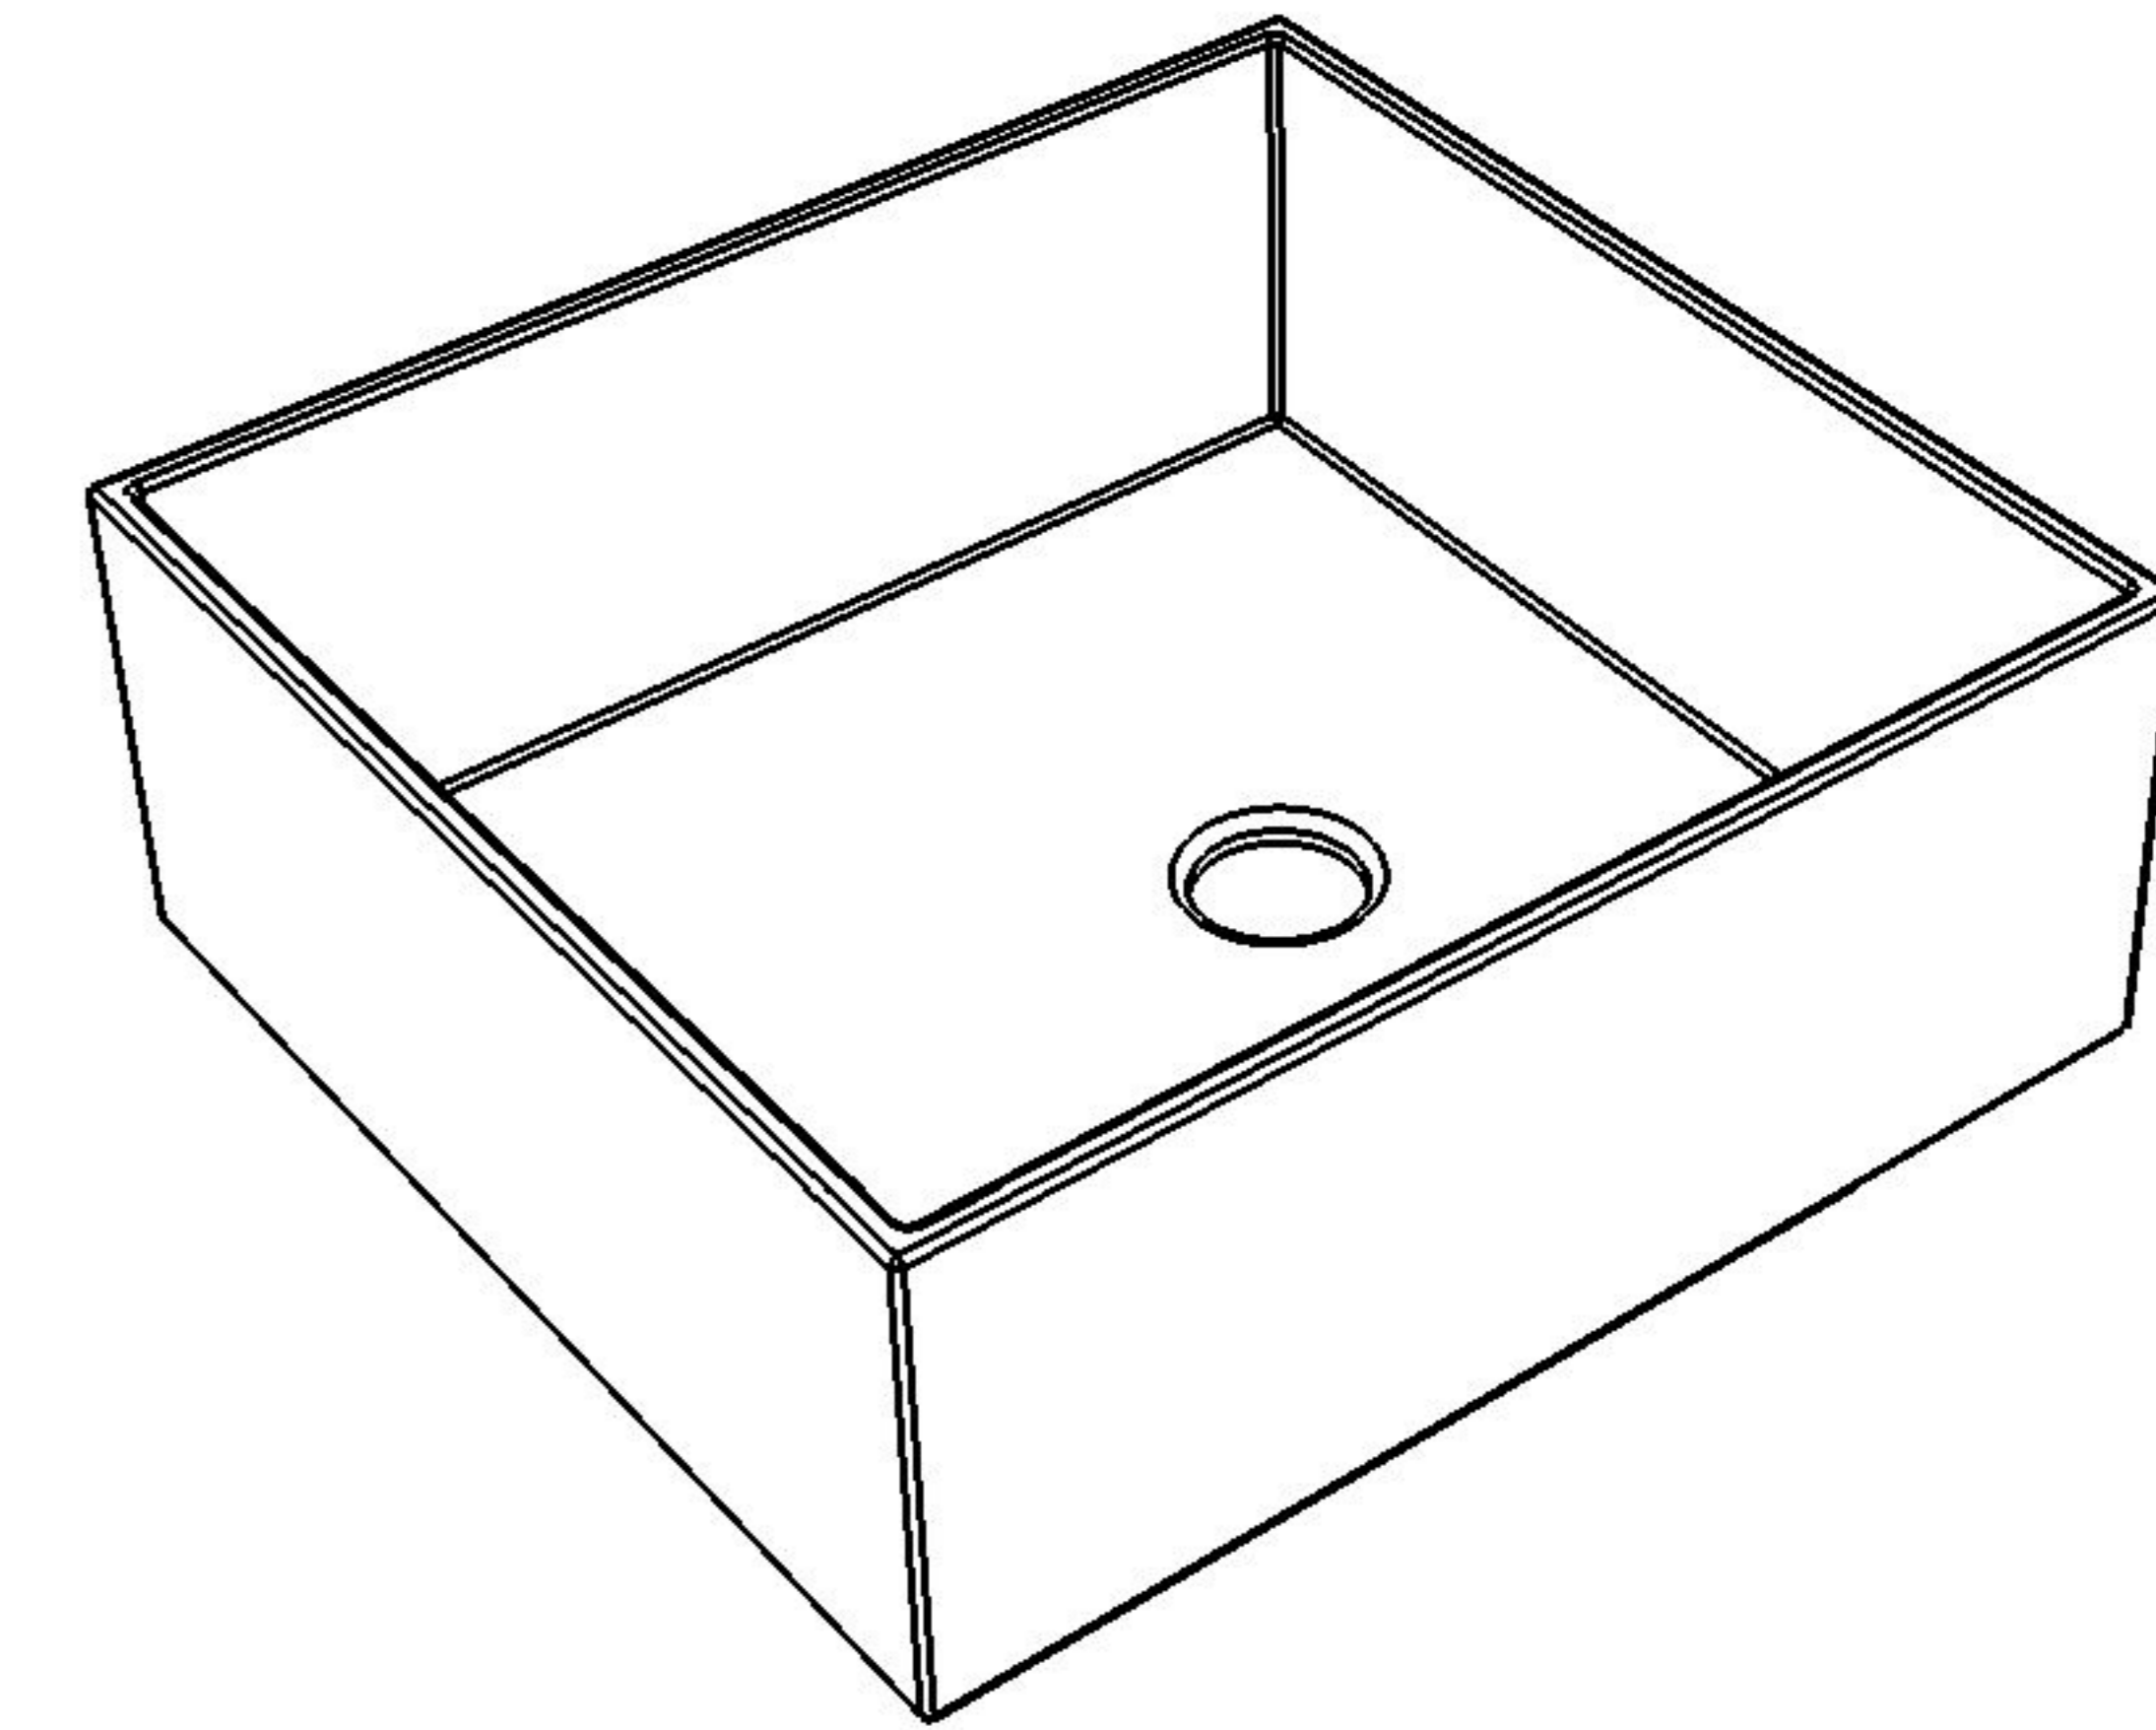

Lavabo in crystal-tech cm 33
washbasin in crystal-tech cm 33

FRONT

LEFT

TOP

SECTION

Designation	
Lavabo in crystal-tech cm 33 washbasin in crystal-tech cm 33	
Scale 1:10	
cod. BXLA33	<p>This drawing including the respective data may neither be duplicated nor modified nor altered without the consent of GSG Ceramic Design. The use of the data/technical drawings take place at users own risk and under exclusion of any liability of GSG Ceramic Design. The dimensions are not binding; products are subject to changes. Measurement shown may be subjected to small variations or are indicative.</p>

Guida all'installazione dei lavabi d'appoggio centro-piano.

Serie: EASY - ZENITH - LIKE - TOUCH - BOX - TIME - RING - FLUT

Installation guide for free standing countertop washbasins.

Series: EASY - ZENITH - LIKE - TOUCH - BOX - TIME - RING - FLUT