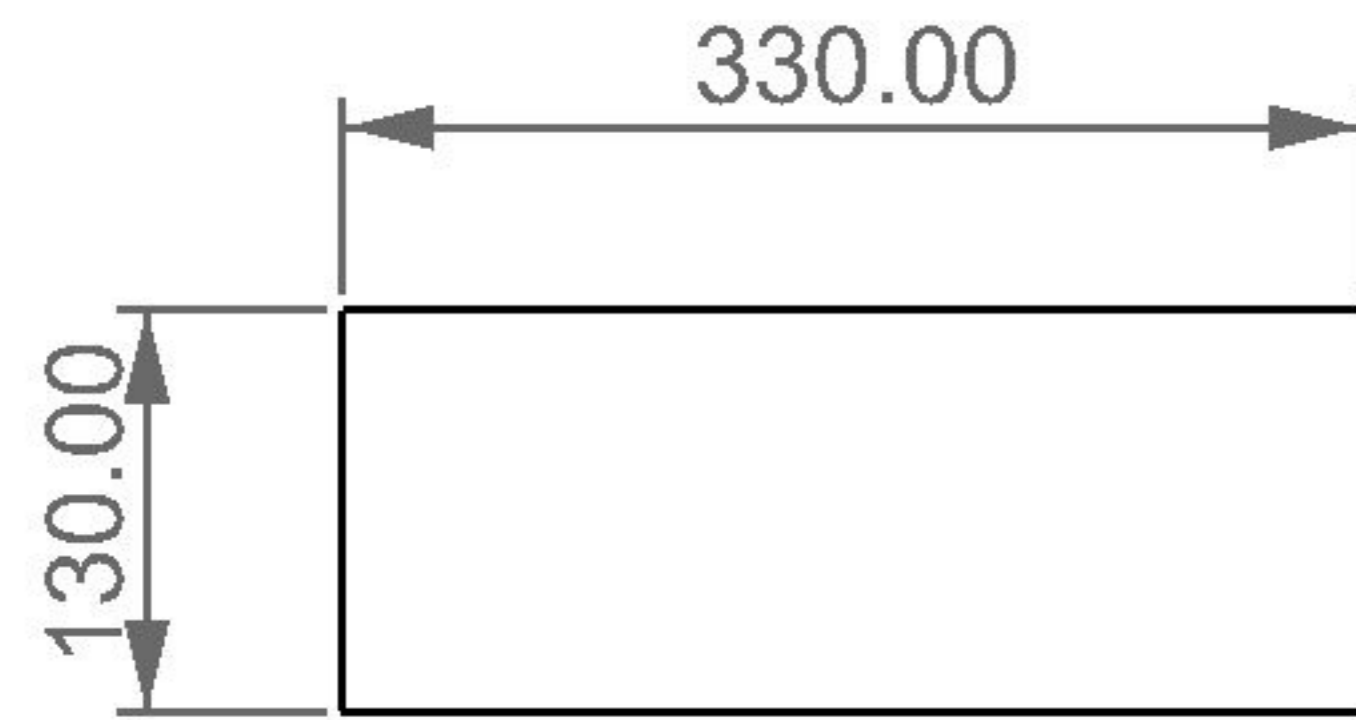

Lavabo in crystal-tech cm 33
washbasin in crystal-tech cm 33

FRONT

LEFT

TOP

SECTION

Designation	
Lavabo in crystal-tech cm 33 washbasin in crystal-tech cm 33	
Scale 1:10	
cod. BXLA33	<p>This drawing including the respective data may neither be duplicated nor modified nor altered without the consent of GSG Ceramic Design. The use of the data/technical drawings take place at users own risk and under exclusion of any liability of GSG Ceramic Design. The dimensions are not binding; products are subject to changes. Measurement shown may be subjected to small variations or are indicative.</p>

Guida all'installazione dei lavabi d'appoggio centro-piano.

Serie: EASY - ZENITH - LIKE - TOUCH - BOX - TIME - RING - FLUT

Installation guide for free standing countertop washbasins.

Series: EASY - ZENITH - LIKE - TOUCH - BOX - TIME - RING - FLUT