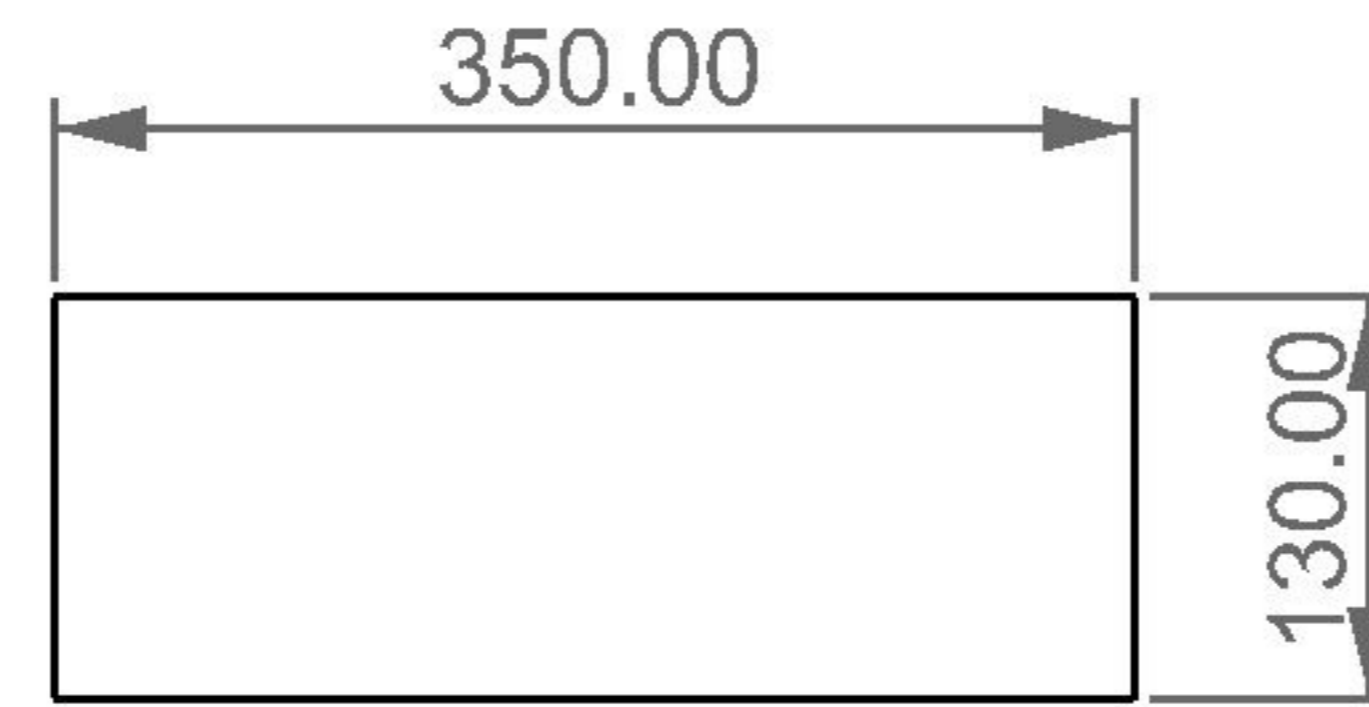

Lavabo in crystal-tech cm 33
washbasin in crystal-tech cm 33

FRONT

LEFT

TOP

SECTION

Designation	
Lavabo in crystal-tech cm 33 washbasin in crystal-tech cm 33	
Scale 1:10	
cod. BXLA33	<p>This drawing including the respective data may neither be duplicated nor modified nor altered without the consent of GSG Ceramic Design. The use of the data/technical drawings take place at users own risk and under exclusion of any liability of GSG Ceramic Design. The dimensions are not binding; products are subject to changes. Measurement shown may be subjected to small variations or are indicative.</p>

Guida all'installazione dei lavabi d'appoggio centro-piano.

Serie: EASY - ZENITH - LIKE - TOUCH - BOX - TIME - RING - FLUT

Installation guide for free standing countertop washbasins.

Series: EASY - ZENITH - LIKE - TOUCH - BOX - TIME - RING - FLUT