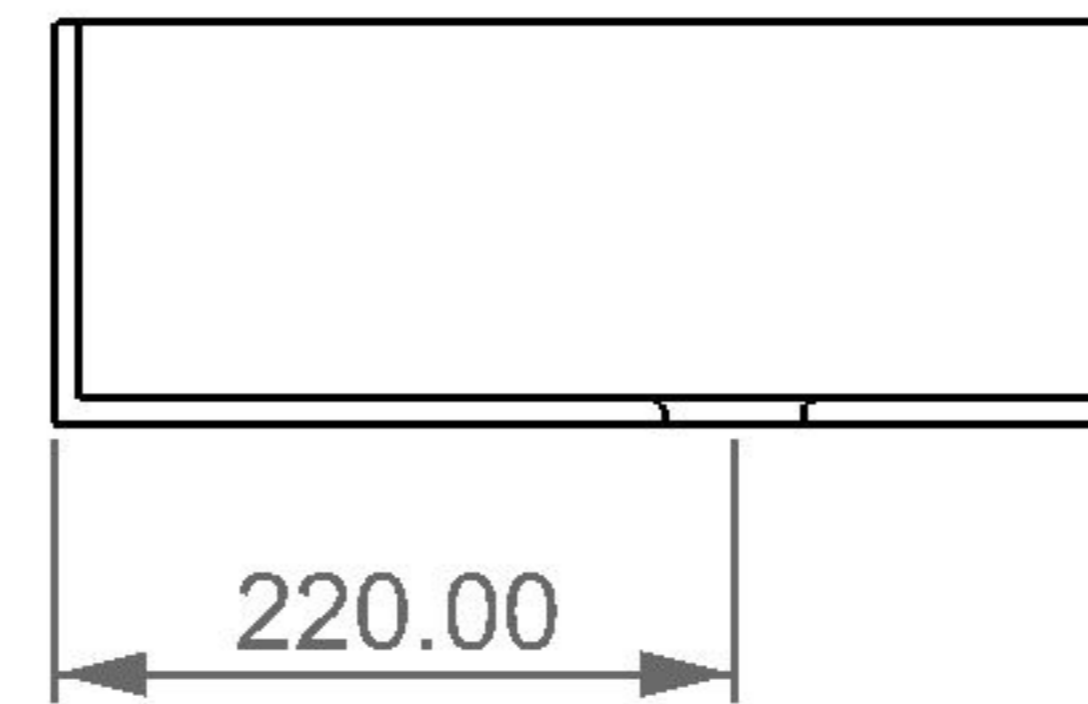

Lavabo in crystal-tech cm 33
washbasin in crystal-tech cm 33

FRONT

LEFT

TOP

SECTION

Designation	
Lavabo in crystal-tech cm 33 washbasin in crystal-tech cm 33	
Scale 1:10	
cod. BXLA33	<p>This drawing including the respective data may neither be duplicated nor modified nor altered without the consent of GSG Ceramic Design. The use of the data/technical drawings take place at users own risk and under exclusion of any liability of GSG Ceramic Design. The dimensions are not binding; products are subject to changes. Measurement shown may be subjected to small variations or are indicative.</p>

Guida all'installazione dei lavabi d'appoggio centro-piano.

Serie: EASY - ZENITH - LIKE - TOUCH - BOX - TIME - RING - FLUT

Installation guide for free standing countertop washbasins.

Series: EASY - ZENITH - LIKE - TOUCH - BOX - TIME - RING - FLUT