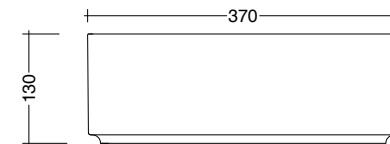

MOOD-R_58X37-H.13 cm

appoggio
surface

mineralmarmo lucido
polished mineralmarble

mineral solid opaco
matt mineral solid

scheda tecnica
technical datasheet
tarjeta técnica
technisches Datenblatt

U.MDR.058.037

appoggio
surface