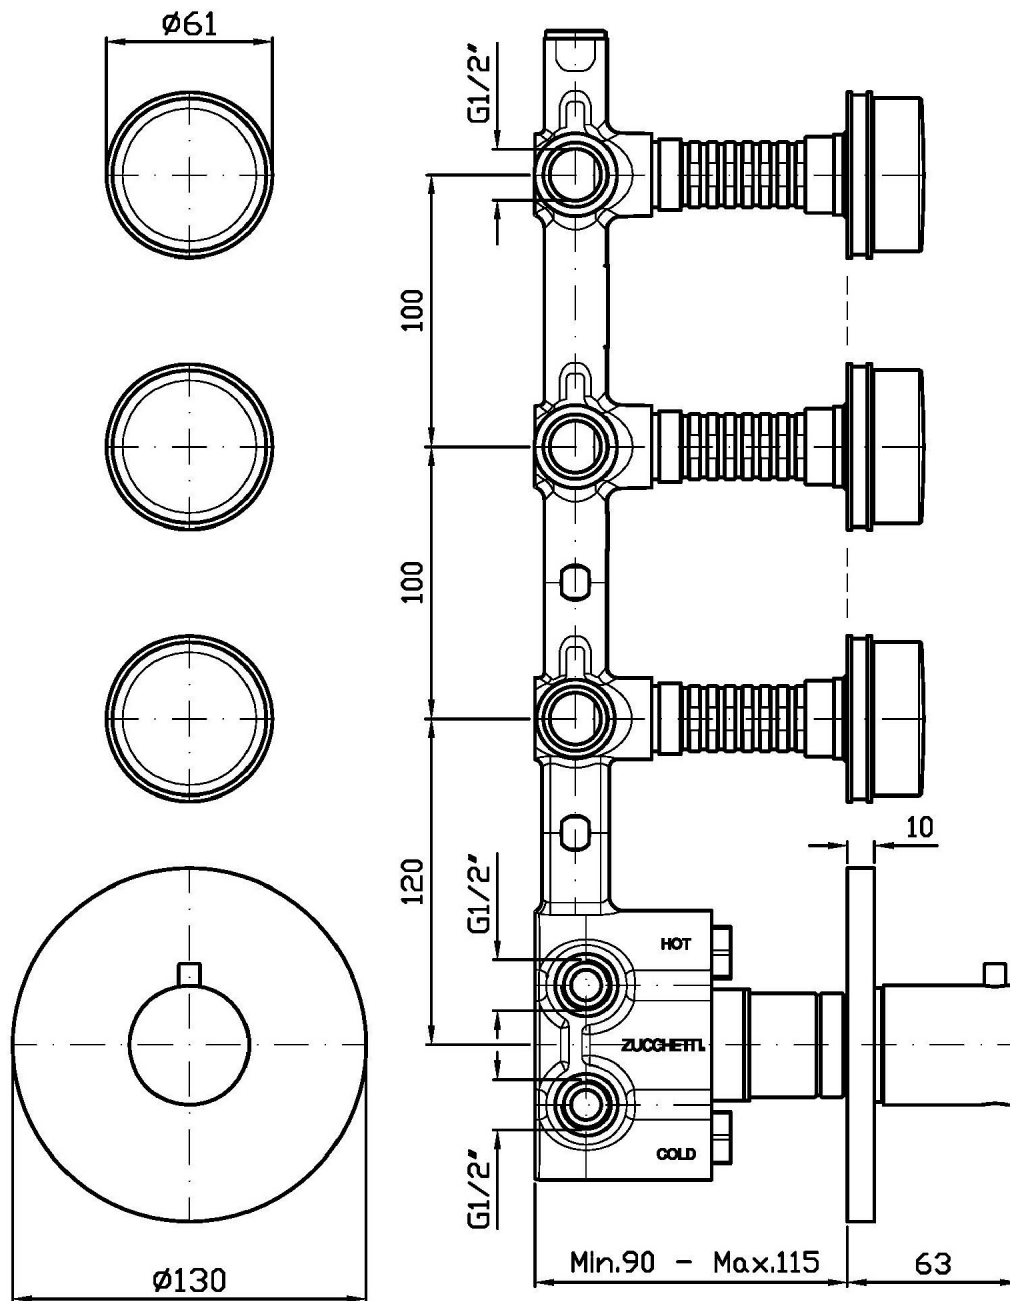

SAVOIR

ZSV661.CN

Disegno Complessivo / Overall Drawing