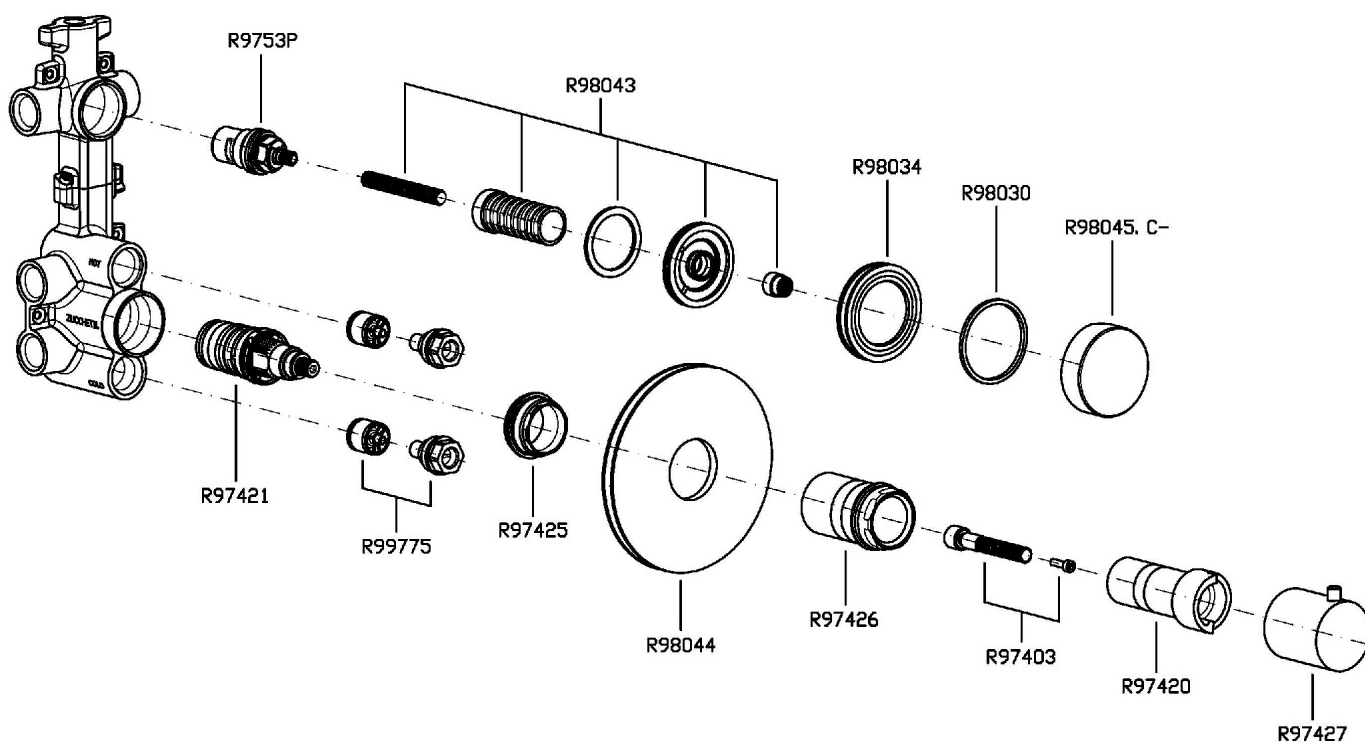

SAVOIR

ZSV661.CN

Esplosi / Exploded