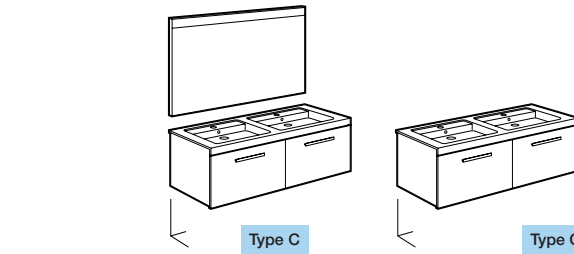

Pack Prisma		
Unik 2 cajones y espejo LED Prisma Basic		
Unik 2 drawers and Mirror LED Prisma Basic		
1200		855934XXX

Unik Prisma		
Mueble 2 cajones y lavabo		
Vanity 2 drawers and basin		
1200		855950XXX

Módulo Columna	
Column Unit	
1200	856887XXX

2014/07/03