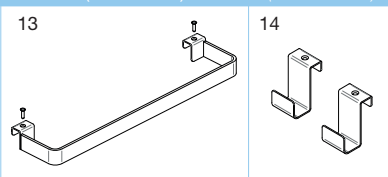

PRODUCTO ACABADO COMPATIBLE
Compatible end product

18	A327544000	900 mm	
	A327543000	900 mm	
	A327542000	1100 mm	
	A327541000	1100 mm	
13	A816760001		
14	A816761001		
15	A856877XXX	900 mm	
	A856878XXX	1100 mm	

ADMITE (no incluido) / Admits (not included)