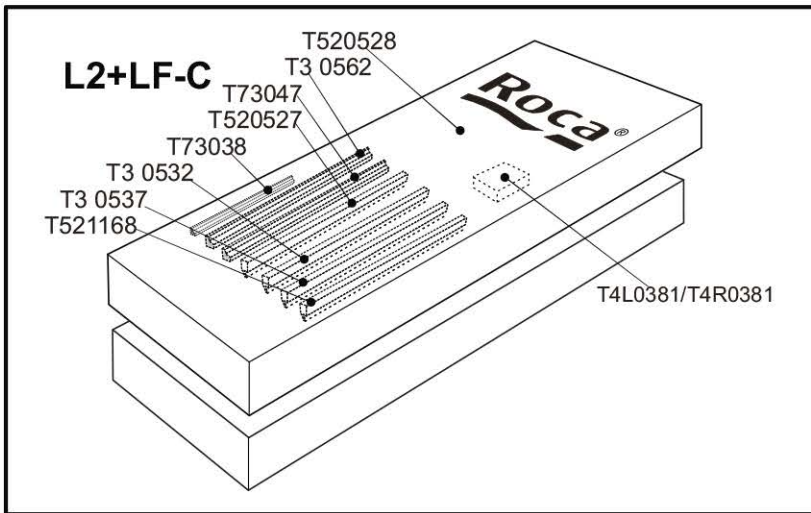

Roca

FUSION-N L2+LF

T4L0381/T4R0381

T2 00002	x8	Ø6 x8	Ø9 x8	
T2 00081	x1 GD6071	x1 GD6074	x1 GD6119	x1 GD6163
T2 00176(L)	x1	x1	x1 GD6109	
T2 00178(R)	x1	x1	x1 GD6109	
T2 00181(L)	x1 T5100232	x1 T5100235	x1 T5100237	
T2 00182(R)	x1 T5100232	x1 T5100236	x1 T5100238	
T2 00184	x1	x2		
T2 00185	x4	x2	Ø3 x2	
T2 00186	x1 T5100263	x1 T5100255	x1 T5100184	
T520587	x2			

T3L/R0532	T520596	T520528	T73038
x1 T73050	x2 T521168	x1	x1

T3S0041	T73047	T3L/R0572	T3S0537
x1 T520061	x1	x1 T73046	x1 T73050

1

T3L0532

T3S0537

T3L0532

T3S0537

T73050

MIN 15mm
MAX 30mm

1

15mm

3

3

T2 00186

T5100263

T2 00185