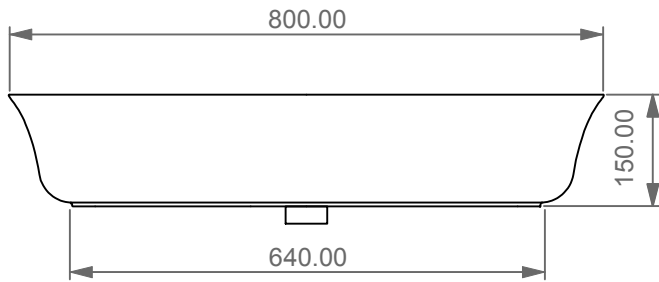

Lavabo Flut cm 80 bordo fino,
 monoforo (senza foro, tre fori su richiesta).
 Flut Washbasin cm 80 thin edge one hole
 (no hole, three holes on request).

FRONT

LEFT

TOP

REAR

SECTION

<p>Designation Lavabo Flut cm 65 bordo fino, monoforo (senza foro, tre fori su richiesta). Flut Washbasin cm 65 thin edge one hole (no hole, three holes on request).</p>	
<p>Scale 1:10</p>	<p>This drawing including the respected data may neither be duplicated nor modified nor altered without the consent of GSG Ceramic Design. The use of the data/technical drawings take place at users own risk and under exclusion of any liability of GSG Ceramic Design.</p>
<p>cod. FLLAVBW80</p>	<p>The dimensions are not binding; products are subject to changes. Measurement shown may be subjected to small variations or are indicative.</p>

Guida all'installazione dei lavabi sospesi con kit viti di fissaggio (cod. ACS60)

Serie: ZENITH - LIKE - TOUCH - TIME - FLUT - OZ - BRIO - SQUARE - QUAD - FLY - DUNIA

Installation guide for back to wall washbasins with fixing screws kit (cod. ACS60)

Series: ZENITH - LIKE - TOUCH - TIME - FLUT - OZ - BRIO - SQUARE - QUAD - FLY - DUNIA

①

Guida all'installazione dei lavabi sospesi con kit viti di fissaggio (cod. ACS60)

Serie: ZENITH - LIKE - TOUCH - TIME - FLUT - OZ - BRIO - SQUARE - QUAD - FLY - DUNIA