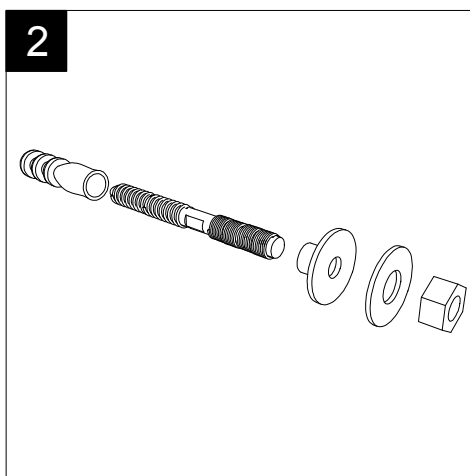

Lavabo Flut cm 80 bordo fino,
 monoforo (senza foro, tre fori su richiesta).
 Flut Washbasin cm 80 thin edge one hole
 (no hole, three holes on request).

FRONT

LEFT

TOP

REAR

SECTION

<p>Designation Lavabo Flut cm 65 bordo fino, monoforo (senza foro, tre fori su richiesta). Flut Washbasin cm 65 thin edge one hole (no hole, three holes on request).</p>	
<p>Scale 1:10</p>	<p>This drawing including the respected data may neither be duplicated nor modified nor altered without the consent of GSG Ceramic Design. The use of the data/technical drawings take place at users own risk and under exclusion of any liability of GSG Ceramic Design.</p>
<p>cod. FLLAVBW80</p>	<p>The dimensions are not binding; products are subject to changes. Measurement shown may be subjected to small variations or are indicative.</p>

Guida all'installazione dei lavabi sospesi con kit viti di fissaggio (cod. ACS60)

Serie: ZENITH - LIKE - TOUCH - TIME - FLUT - OZ - BRIO - SQUARE - QUAD - FLY - DUNIA

Installation guide for back to wall washbasins with fixing screws kit (cod. ACS60)

Series: ZENITH - LIKE - TOUCH - TIME - FLUT - OZ - BRIO - SQUARE - QUAD - FLY - DUNIA

①

Guida all'installazione dei lavabi sospesi con kit viti di fissaggio (cod. ACS60)

Serie: ZENITH - LIKE - TOUCH - TIME - FLUT - OZ - BRIO - SQUARE - QUAD - FLY - DUNIA

Installation guide for back to wall washbasins with fixing screws kit (cod. ACS60)

Series: ZENITH - LIKE - TOUCH - TIME - FLUT - OZ - BRIO - SQUARE - QUAD - FLY - DUNIA

②