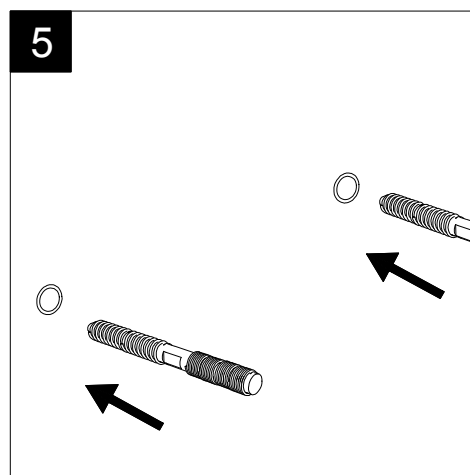

Lavabo Flut cm 80 bordo fino,
 monoforo (senza foro, tre fori su richiesta).
 Flut Washbasin cm 80 thin edge one hole
 (no hole, three holes on request).

FRONT

LEFT

TOP

REAR

SECTION

<p>Designation Lavabo Flut cm 65 bordo fino, monoforo (senza foro, tre fori su richiesta). Flut Washbasin cm 65 thin edge one hole (no hole, three holes on request).</p>	
<p>Scale 1:10</p>	<p>This drawing including the respected data may neither be duplicated nor modified nor altered without the consent of GSG Ceramic Design. The use of the data/technical drawings take place at users own risk and under exclusion of any liability of GSG Ceramic Design.</p>
<p>cod. FLLAVBW80</p>	<p>The dimensions are not binding; products are subject to changes. Measurement shown may be subjected to small variations or are indicative.</p>

Guida all'installazione dei lavabi sospesi con kit viti di fissaggio (cod. ACS60)

Serie: ZENITH - LIKE - TOUCH - TIME - FLUT - OZ - BRIO - SQUARE - QUAD - FLY - DUNIA

Installation guide for back to wall washbasins with fixing screws kit (cod. ACS60)

Series: ZENITH - LIKE - TOUCH - TIME - FLUT - OZ - BRIO - SQUARE - QUAD - FLY - DUNIA

①

Guida all'installazione dei lavabi sospesi con kit viti di fissaggio (cod. ACS60)

Serie: ZENITH - LIKE - TOUCH - TIME - FLUT - OZ - BRIO - SQUARE - QUAD - FLY - DUNIA

Installation guide for back to wall washbasins with fixing screws kit (cod. ACS60)

Series: ZENITH - LIKE - TOUCH - TIME - FLUT - OZ - BRIO - SQUARE - QUAD - FLY - DUNIA

②