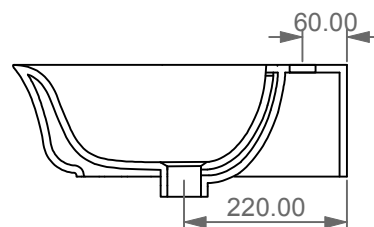

Lavabo Flut cm 80 bordo fino,
 monoforo (senza foro, tre fori su richiesta).
 Flut Washbasin cm 80 thin edge one hole
 (no hole, three holes on request).

FRONT

LEFT

TOP

REAR

SECTION

<p>Designation Lavabo Flut cm 65 bordo fino, monoforo (senza foro, tre fori su richiesta). Flut Washbasin cm 65 thin edge one hole (no hole, three holes on request).</p>	
<p>Scale 1:10</p>	<p>This drawing including the respected data may neither be duplicated nor modified nor altered without the consent of GSG Ceramic Design. The use of the data/technical drawings take place at users own risk and under exclusion of any liability of GSG Ceramic Design.</p>
<p>cod. FLLAVBW80</p>	<p>The dimensions are not binding; products are subject to changes. Measurement shown may be subjected to small variations or are indicative.</p>

Guida all'installazione dei lavabi sospesi con kit viti di fissaggio (cod. ACS60)

Serie: ZENITH - LIKE - TOUCH - TIME - FLUT - OZ - BRIO - SQUARE - QUAD - FLY - DUNIA

Installation guide for back to wall washbasins with fixing screws kit (cod. ACS60)