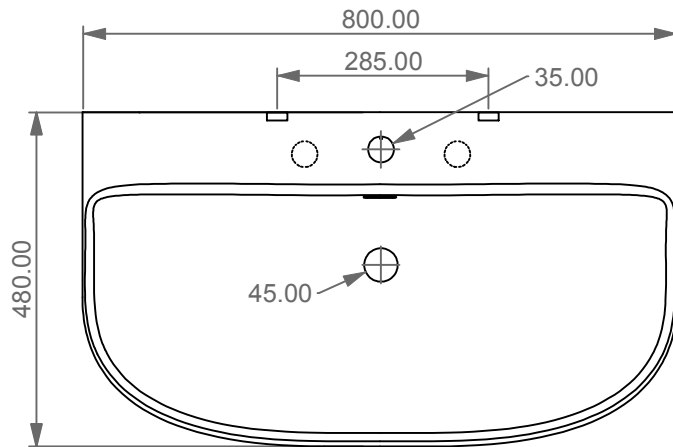

Lavabo Flut cm 80 bordo fino,
 monoforo (senza foro, tre fori su richiesta).
 Flut Washbasin cm 80 thin edge one hole
 (no hole, three holes on request).

FRONT

LEFT

TOP

REAR

SECTION

<p>Designation Lavabo Flut cm 65 bordo fino, monoforo (senza foro, tre fori su richiesta). Flut Washbasin cm 65 thin edge one hole (no hole, three holes on request).</p>	
<p>Scale 1:10</p>	<p>This drawing including the respected data may neither be duplicated nor modified nor altered without the consent of GSG Ceramic Design. The use of the data/technical drawings take place at users own risk and under exclusion of any liability of GSG Ceramic Design.</p>
<p>cod. FLLAVBW80</p>	<p>The dimensions are not binding; products are subject to changes. Measurement shown may be subjected to small variations or are indicative.</p>

Guida all'installazione dei lavabi sospesi con kit viti di fissaggio (cod. ACS60)

Serie: ZENITH - LIKE - TOUCH - TIME - FLUT - OZ - BRIO - SQUARE - QUAD - FLY - DUNIA

Installation guide for back to wall washbasins with fixing screws kit (cod. ACS60)