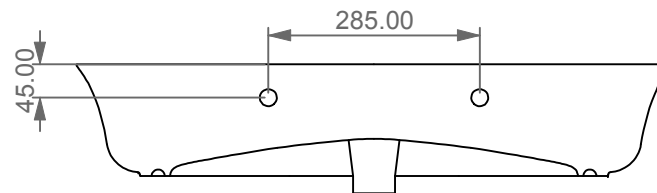

Lavabo Flut cm 80 bordo fino,
 monoforo (senza foro, tre fori su richiesta).
 Flut Washbasin cm 80 thin edge one hole
 (no hole, three holes on request).

FRONT

LEFT

TOP

REAR

SECTION

<p>Designation Lavabo Flut cm 65 bordo fino, monoforo (senza foro, tre fori su richiesta). Flut Washbasin cm 65 thin edge one hole (no hole, three holes on request).</p>	
<p>Scale 1:10</p>	<p>This drawing including the respected data may neither be duplicated nor modified nor altered without the consent of GSG Ceramic Design. The use of the data/technical drawings take place at users own risk and under exclusion of any liability of GSG Ceramic Design.</p>
<p>cod. FLLAVBW80</p>	<p>The dimensions are not binding; products are subject to changes. Measurement shown may be subjected to small variations or are indicative.</p>

Guida all'installazione dei lavabi sospesi con kit viti di fissaggio (cod. ACS60)

Serie: ZENITH - LIKE - TOUCH - TIME - FLUT - OZ - BRIO - SQUARE - QUAD - FLY - DUNIA

Installation guide for back to wall washbasins with fixing screws kit (cod. ACS60)

Series: ZENITH - LIKE - TOUCH - TIME - FLUT - OZ - BRIO - SQUARE - QUAD - FLY - DUNIA

①

Guida all'installazione dei lavabi sospesi con kit viti di fissaggio (cod. ACS60)

Serie: ZENITH - LIKE - TOUCH - TIME - FLUT - OZ - BRIO - SQUARE - QUAD - FLY - DUNIA