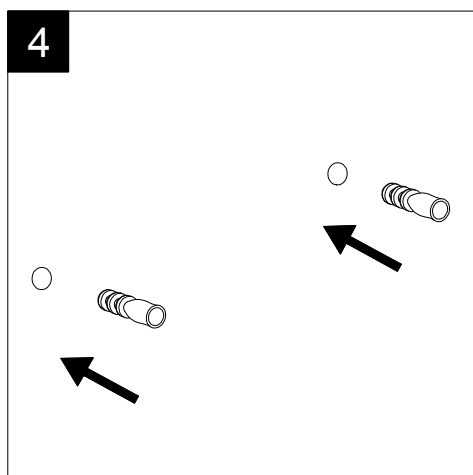

Lavabo Flut cm 80 bordo fino,
 monoforo (senza foro, tre fori su richiesta).
 Flut Washbasin cm 80 thin edge one hole
 (no hole, three holes on request).

FRONT

LEFT

TOP

REAR

SECTION

<p>Designation Lavabo Flut cm 65 bordo fino, monoforo (senza foro, tre fori su richiesta). Flut Washbasin cm 65 thin edge one hole (no hole, three holes on request).</p>	
<p>Scale 1:10</p>	<p>This drawing including the respected data may neither be duplicated nor modified nor altered without the consent of GSG Ceramic Design. The use of the data/technical drawings take place at users own risk and under exclusion of any liability of GSG Ceramic Design.</p>
<p>cod. FLLAVBW80</p>	<p>The dimensions are not binding; products are subject to changes. Measurement shown may be subjected to small variations or are indicative.</p>

Guida all'installazione dei lavabi sospesi con kit viti di fissaggio (cod. ACS60)

Serie: ZENITH - LIKE - TOUCH - TIME - FLUT - OZ - BRIO - SQUARE - QUAD - FLY - DUNIA

Installation guide for back to wall washbasins with fixing screws kit (cod. ACS60)

Series: ZENITH - LIKE - TOUCH - TIME - FLUT - OZ - BRIO - SQUARE - QUAD - FLY - DUNIA

①

Guida all'installazione dei lavabi sospesi con kit viti di fissaggio (cod. ACS60)

Serie: ZENITH - LIKE - TOUCH - TIME - FLUT - OZ - BRIO - SQUARE - QUAD - FLY - DUNIA

Installation guide for back to wall washbasins with fixing screws kit (cod. ACS60)

Series: ZENITH - LIKE - TOUCH - TIME - FLUT - OZ - BRIO - SQUARE - QUAD - FLY - DUNIA

②