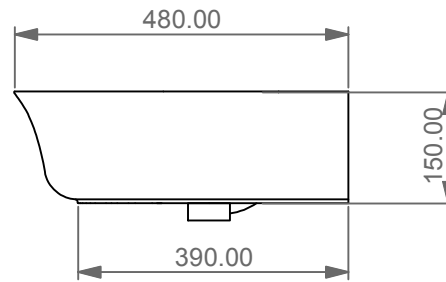

Lavabo Flut cm 80 bordo fino,
 monoforo (senza foro, tre fori su richiesta).
 Flut Washbasin cm 80 thin edge one hole
 (no hole, three holes on request).

FRONT

LEFT

TOP

REAR

SECTION

<p>Designation Lavabo Flut cm 65 bordo fino, monoforo (senza foro, tre fori su richiesta). Flut Washbasin cm 65 thin edge one hole (no hole, three holes on request).</p>	
<p>Scale 1:10</p>	<p>This drawing including the respected data may neither be duplicated nor modified nor altered without the consent of GSG Ceramic Design. The use of the data/technical drawings take place at users own risk and under exclusion of any liability of GSG Ceramic Design.</p>
<p>cod. FLLAVBW80</p>	<p>The dimensions are not binding; products are subject to changes. Measurement shown may be subjected to small variations or are indicative.</p>

Guida all'installazione dei lavabi sospesi con kit viti di fissaggio (cod. ACS60)

Serie: ZENITH - LIKE - TOUCH - TIME - FLUT - OZ - BRIO - SQUARE - QUAD - FLY - DUNIA

Installation guide for back to wall washbasins with fixing screws kit (cod. ACS60)