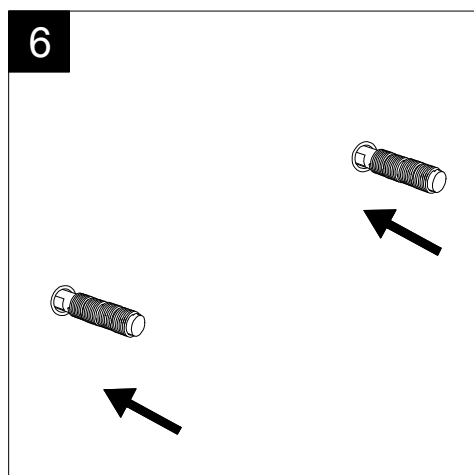

Lavabo Flut cm 80 bordo fino,
 monoforo (senza foro, tre fori su richiesta).
 Flut Washbasin cm 80 thin edge one hole
 (no hole, three holes on request).

FRONT

LEFT

TOP

REAR

SECTION

<p>Designation Lavabo Flut cm 65 bordo fino, monoforo (senza foro, tre fori su richiesta). Flut Washbasin cm 65 thin edge one hole (no hole, three holes on request).</p>	
<p>Scale 1:10</p>	<p>This drawing including the respected data may neither be duplicated nor modified nor altered without the consent of GSG Ceramic Design. The use of the data/technical drawings take place at users own risk and under exclusion of any liability of GSG Ceramic Design.</p>
<p>cod. FLLAVBW80</p>	<p>The dimensions are not binding; products are subject to changes. Measurement shown may be subjected to small variations or are indicative.</p>

Guida all'installazione dei lavabi sospesi con kit viti di fissaggio (cod. ACS60)

Serie: ZENITH - LIKE - TOUCH - TIME - FLUT - OZ - BRIO - SQUARE - QUAD - FLY - DUNIA

Installation guide for back to wall washbasins with fixing screws kit (cod. ACS60)

Series: ZENITH - LIKE - TOUCH - TIME - FLUT - OZ - BRIO - SQUARE - QUAD - FLY - DUNIA

①

Guida all'installazione dei lavabi sospesi con kit viti di fissaggio (cod. ACS60)

Serie: ZENITH - LIKE - TOUCH - TIME - FLUT - OZ - BRIO - SQUARE - QUAD - FLY - DUNIA

Installation guide for back to wall washbasins with fixing screws kit (cod. ACS60)

Series: ZENITH - LIKE - TOUCH - TIME - FLUT - OZ - BRIO - SQUARE - QUAD - FLY - DUNIA

②